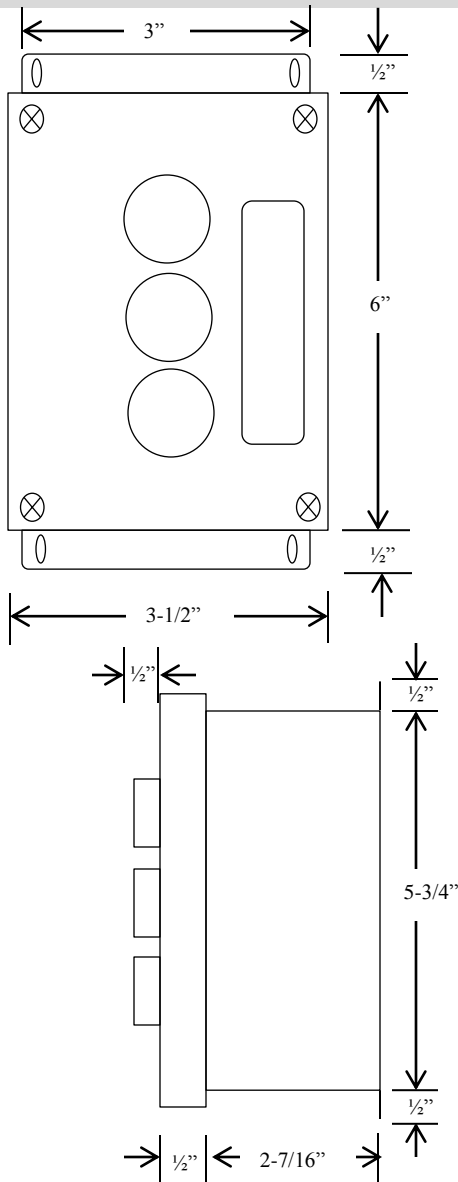

3B4X-SS

EXTERIOR CONTROL STATION

- NEMA 3R, 4, 4X
- SURFACE MOUNT
- FULLY GUARDED
- CORROSION RESISTANT IN A STAINLESS STEEL ENCLOSURE
- THREE BUTTON CONTROL (OPEN-CLOSE-STOP)
- BUTTON: 6 amp @ 125/250VAC
- OPEN: NORMALLY OPEN
- CLOSE: NORMALLY OPEN
- STOP: NORMALLY CLOSED

DIMENSIONS

WIRING

230 Route 206, Suite 206
Flanders, NJ 07836
(800) 942-6682 * (973) 584-6682 Fax
info@mmtcinc.com