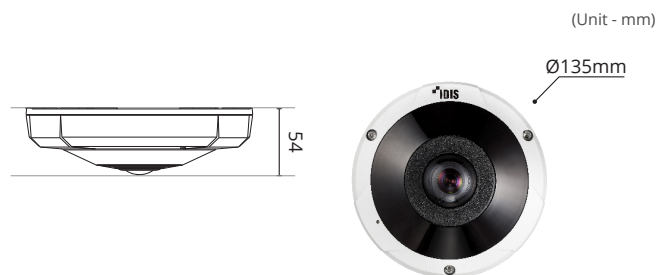

DIMENSIONS