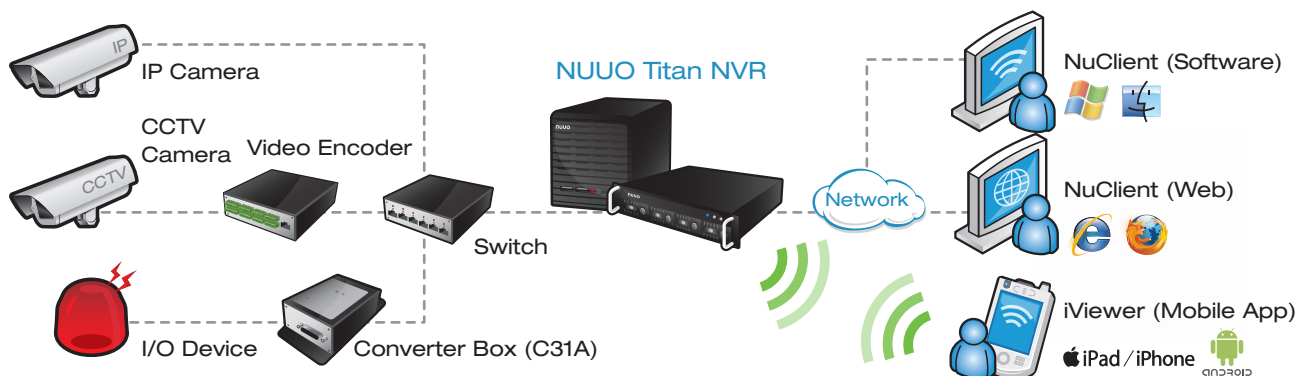

*Max recording throughput (250 Mbps): Approx. 64ch 5-Megapixel H.264 cameras at 10 fps when server is streaming out 16 channels of live video without playback.
Optimal recording throughput (150 Mbps): Approx. 64ch 2-Megapixel H.264 cameras at 15 fps when server is streaming out 128 channels of live video and 16 channel playback.

About NUUO

Founded in 2004, NUUO Inc. is one of the leading global surveillance solution providers known for its reliability, prompt service and innovative spirit. NUUO's VMS and NVR solutions offer comprehensive recording, monitoring, and seamless 3rd party solution integration for IP and analog cameras.