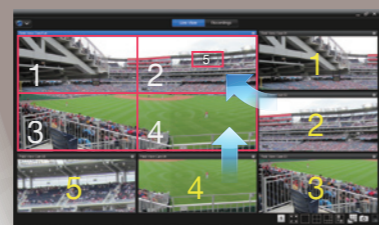

Feature Highlights

- Linux based
- Windows and Mac compatible
- 250 Mbps recording throughput guaranteed
- Centralized viewing with 400 channels of live view
- NUUO Image Fusion Technology – stitch up to 10 cameras together to form a consecutive single view for easier viewing
- Panorama 360° PTZ (ImmerVision and VIVOTEK fisheye)
- NUUO Fisheye camera dewarp
- Support Stream Profile for remote live view bandwidth control (Original / 500 kbps / 100 kbps)
- Auto and simultaneously switch stream profile
- Digital and Optical PTZ
- Preset point and Patrol support
- Popup event playback
- Centralized E-map
- Centralized I/O panel and event panel
- Public View and private View for each user
- View tour to loop through selected views
- Instant playback
- Save video clips into AVI, ASF or MOV format
- Intelligent motion / event search in playback
- Twin Clients to support identical, full featured software client and web client
- Joystick support
- Full SDK support
- Supports NTP Internet time server
- Support mobile client for iPhone / iPad / Android
- Redundant power (NT-8040RP only)

Stable Recording with File Ring

NUUO Titan NVR utilizes NUUO's own innovative File Ring technology to achieve stable, constant recording performance. Engineered from scratch, the File Ring is designed to handle high megapixel recordings and guarantee data throughput bandwidth.

Revolutionary Image Fusion

No more blind spots. NUUO engineered Image Fusion Technology to manipulate camera views so changing viewing angle and size is as simple as ever. Stitch multiple camera views together to form an unified single view from up to 10 different cameras. Monitoring long corridors or hallways is easier than ever.