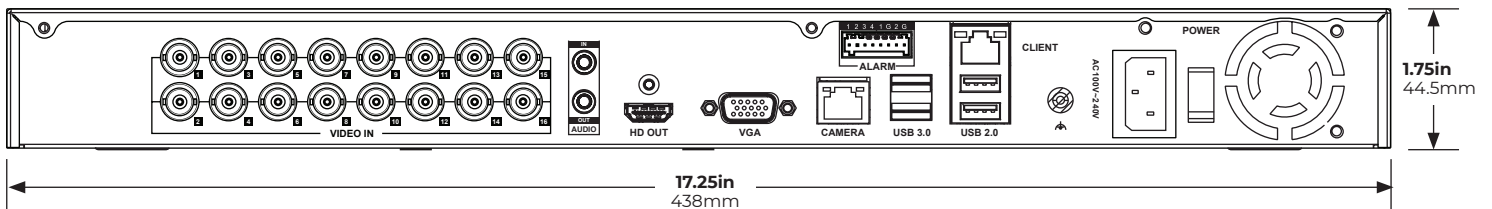

OE-MAX16

MODELS

OE-MAX08xx
8 channel recorder

OE-MAX16xx
16 channel recorder

xx = TB storage configuration