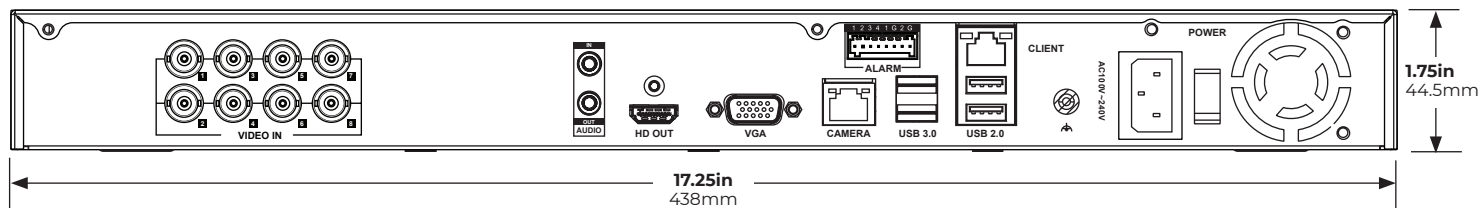

DIMENSIONS

OE-MAX08