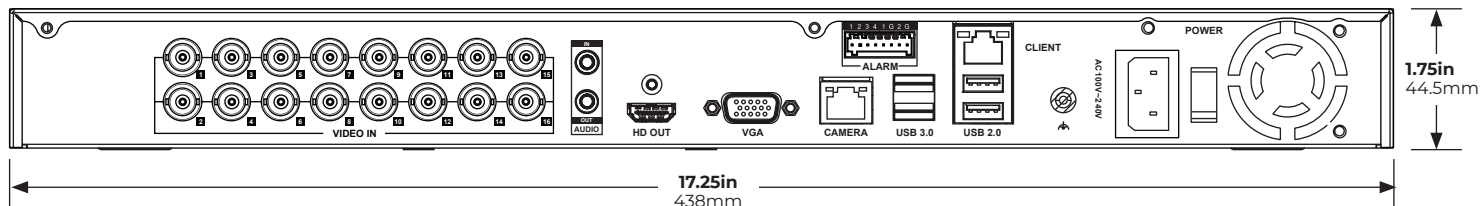

OE-MAX16

MODELS

OE-MAX08xx

8 channel PoE recorder

OE-MAX16xx

16 channel PoE recorder

XX = TB storage configuration

SOFTWARE AND OWS PART NUMBERS

OE-ASE1 - Apex Embark 1 Ch Rec License

OE-ASE1-EXP - Apex Embark 1 Ch Exp License

OE-AST1 - Apex Traverse 1 Ch Rec License

OE-AST1-EXP - Apex Traverse 1 Ch Exp License

OE-OWSSEL-1Y - Apex 1 Year OWS 1CH Access License

OE-OWSSEL-3Y - Apex 3 Year OWS 1CH Access License

OE-OWSSEL-5Y - Apex 5 Year OWS 1CH Access License