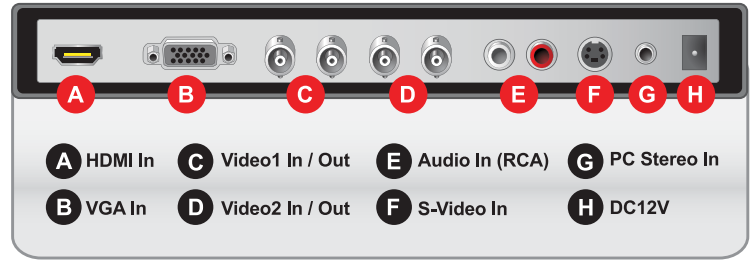

INPUT INTERFACE