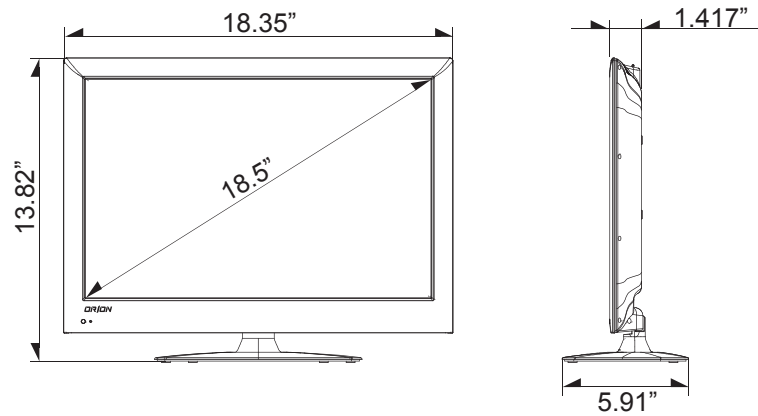

DIMENSIONS