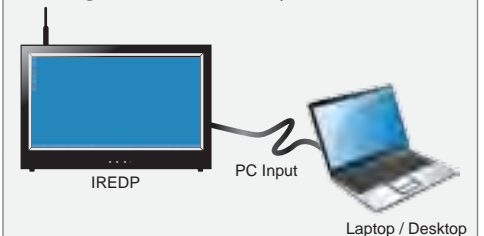

1. 3 Use IREDP as desktop PC monitor