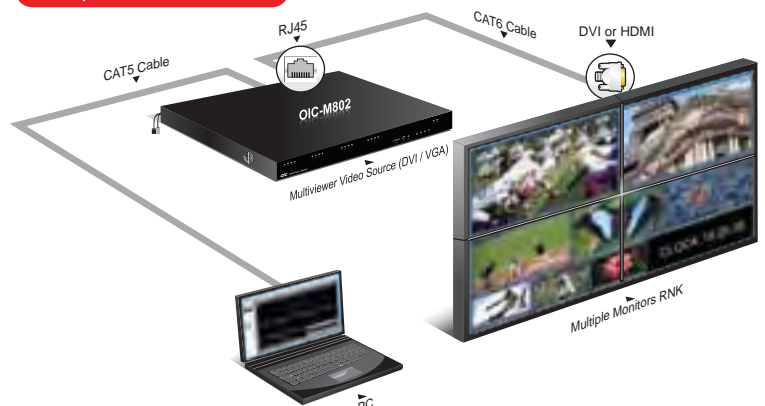

Multiple Monitors RNK Series