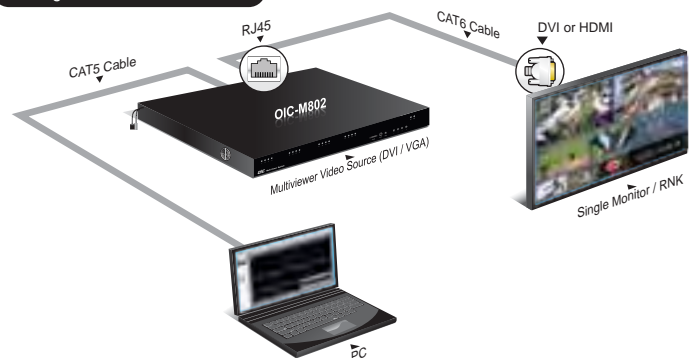

Single Monitor RNK Series