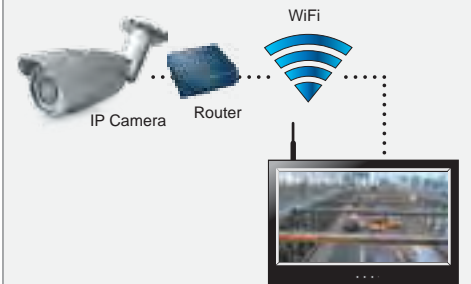

1. 2 Using WiFi through router to IP camera