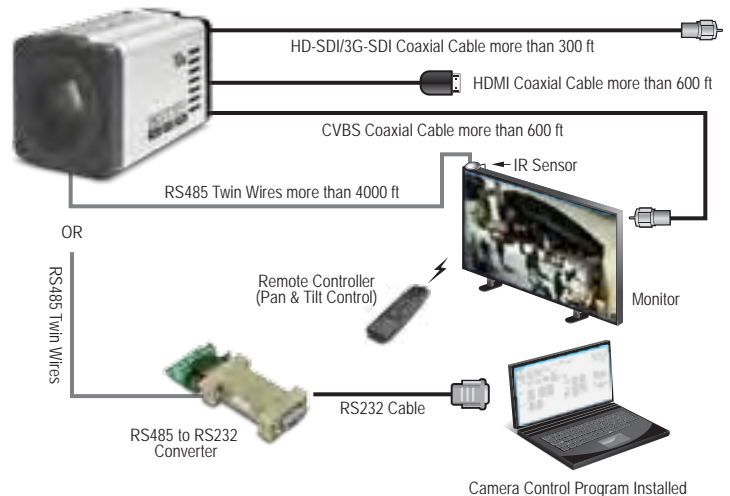

CABLE CONNECTION

DIAGRAM