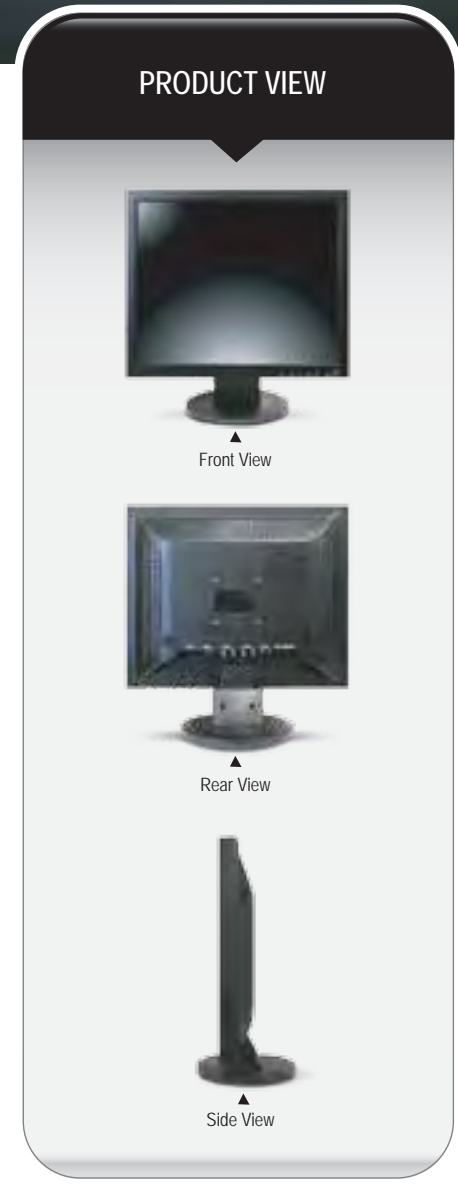

SERIES	17RCM	19RCM	17RTV	19RTV
DISPLAY				
Screen Size	17 Inch	19 Inch	17 Inch	19 Inch
Native Resolution	1280 x 1024 @ 60Hz	1280 x 1024 @ 60Hz	1280 x 1024 @ 75Hz	1280 x 1024 @ 75Hz
Pixel Pitch	0.264mm x 0.264mm	0.294mm x 0.294mm	0.264mm x 0.264mm	0.294mm x 0.294mm
Brightness	250cd/m²	250cd/m²	250cd/m²	250cd/m²
Contrast Ratio	1000 : 1	1000 : 1	1000 : 1	1000 : 1
Aspect Ratio	5 : 4	5 : 4	5 : 4	5 : 4
Viewing Angle (H/V)	160° / 160°	170° / 160°	170° / 160°	170° / 160°
Response Time	< 5ms	< 5ms	< 5ms	< 5ms
Video System	NTSC / PAL	NTSC / PAL	NTSC / PAL	NTSC / PAL
INTERFACE				
BNC Video In / Out	1 / 1	1 / 1	2 / 2	2 / 2
S-Video In	0	0	1	1
VGA In (15Pin D-Sub)	1	1	1	1
HDMI In	1	1	1	1
Audio In (RCA)	2(L+R)	2(L+R)	2(L+R)	2(L+R)
PC Stereo In	1	1	1	1
TRANSMITTER				
Remote Control	Option	Option	Yes	Yes
AUDIO				
Built-in Speakers	Option	Option	Yes (1W x 2)	Yes (1W x 2)
FEATURES				
Filter Type	2D Comb Filter	2D Comb Filter	2D Comb Filter	2D Comb Filter
3D Adaptive Deinterlace	N/A	N/A	Yes	Yes
Noise Reduction	N/A	N/A	Yes	Yes
LCD Protection Glass	N/A	N/A	Option	Option
Auto Source Sequencing	N/A	N/A	Yes	Yes
Multi Language	English, Spanish, French, German, Italian			
OUTLINE DIMENSION (W H D)				
Dimension (inch)	14.70 x 15.06 x 7.87	16.59 x 16.57 x 7.87	14.70 x 15.06 x 7.87	16.59 x 16.57 x 7.87
Net. Weight	3.6Kg (7.9 lbs)	6.0Kg (13.2 lbs)	3.72kg (8.2 lbs)	3.50Kg (7.7 lbs)
CABINET				
Material / Color	ABS Plastic / Black			
Desk Top Stand	Yes	Yes	Yes	Yes
Tilt	Yes	Yes	Yes	Yes
ENVIRONMENT				
Consumption: < On	< 35W	< 30W	< 23.5W	< 21W
Electrical Ratings	AC100 - 240V(50/60Hz) DC12V	AC100 - 240V(50/60Hz) DC 12V	AC100 - 240V(50/60Hz) DC 12V	AC100 - 240V(50/60Hz) DC 12V
Operating Temperature	0° - 40° C / 32° - 104° F			
MOUNTS				
VESA™ Mount Size	75 x 75mm	75 x 75mm	75 x 75mm	75 x 75mm
Wall	WB-5, WB-10, WB-30, WB-31	WB-5, WB-10, WB-30, WB-31	WB-5, WB-10, WB-30, WB-31	WB-5, WB-10, WB-30, WB-31
Ceiling	CMK-01	CMK-01	CMK-01	CMK-01
Rack	RMK-08	RMK-08	RMK-08	RMK-08