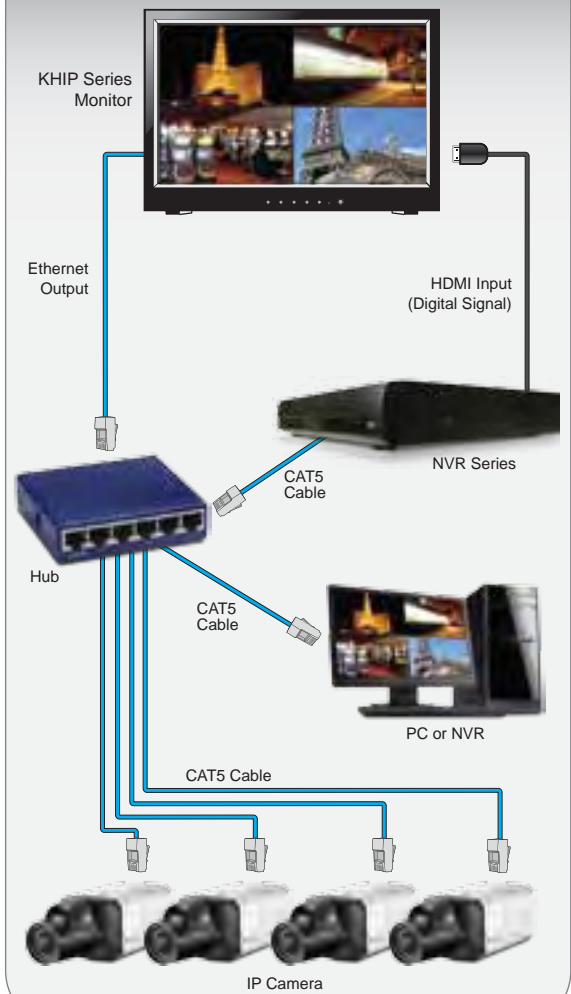

SERIES	21KHIP	46KHIP
DISPLAY	LED	
Screen Size	21.5 Inch	46 Inch
Native Resolution	1920 x 1080 @60Hz	1920 x 1080 @60Hz
Pixel Pitch	0.248 x 0.248mm	0.53025 x 0.53025mm
Brightness	250cd/m²	700cd/m²
Contrast Ratio	1000 : 1	4000 : 1
Aspect Ratio	16 : 9	16 : 9
Viewing Angle (H/V)	170° / 160°	178° / 178°
Response Time	< 5ms	< 8ms
Display Color	16.7 Million	16.7 Million
INTERFACE		
HDMI In	1	1
Ethernet 10/100 Out	1	1
	Resolution	1080p, 720p, D1 - QCIF
	Bit Rate	32Kbps - 6Mbps
	Streaming	Triple (H.264 / MPEG / MPEG4)
TRANSMITTER		
Remote Controller	Yes	Yes
FEATURES		
LCD Protection Glass	Yes	N/A
Multi Language	English, Spanish, French, German, Italian	English, Spanish, French, German, Italian
OUTLINE DIMENSION (W H D)		
Dimension (inch)	20.4 x 13.3 x 3.1	41.33 x 23.74 x 3.82 (w/o Stand)
Net. Weight	6.2 Kg (13.7 lbs)	31.4 Kg (69.23 lbs)
CABINET		
Material / Color	Metal / Black	Metal / Black
Base Stand	Kick Stand	DeskTop Stand
ENVIRONMENT		
Consumption: <On	< 38W	< 260W
Electrical Rating	DC 12V / 3.5A	N/A
	AC100-240V (50/60Hz)	AC100-240V (50/60Hz)
Operating Temperature	0° - 40° C / 32° - 104° F	0° - 40° C / 32° - 104° F
MOUNTS		
VASA™ Mount Size	100 x 100mm	600 x 400mm
Wall	WB-5, WB-10, WB-30, WB-31	WB-4663, WBLS2
Ceiling	CMK-01	CMH-01