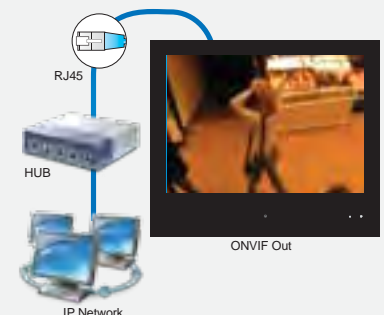

IP HD PUBLIC VIEW MONITOR

The ORION Images IP Network HD PVM (Public View Monitor) with built in 1080p camera and motion detection sensor becomes a highly effective theft deterrent tool creating awareness that a security surveillance system is in place.

RJ45 PORT

IP HD PVM