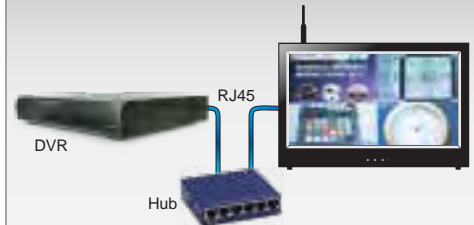

IP NETWORK CONNECTION

1. 1 Direct connect to NVR or DVR with RJ45 cable