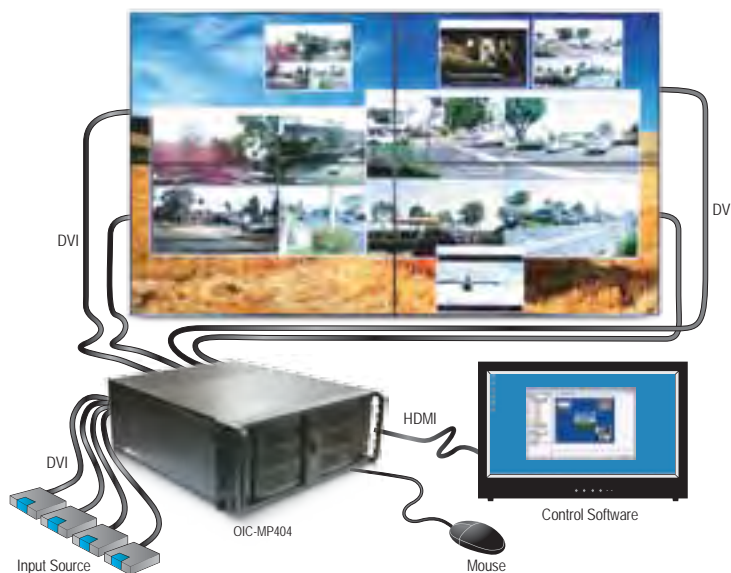

BASIC CONNECTION

OIC-MP404

SOFTWARE

MULTIVIEWER

Video wall controller displays the desktop of the unit that is being controlled. It allows you to remotely display Vision, IP Camera and application Windows across a network on another unit or locally on the same unit.