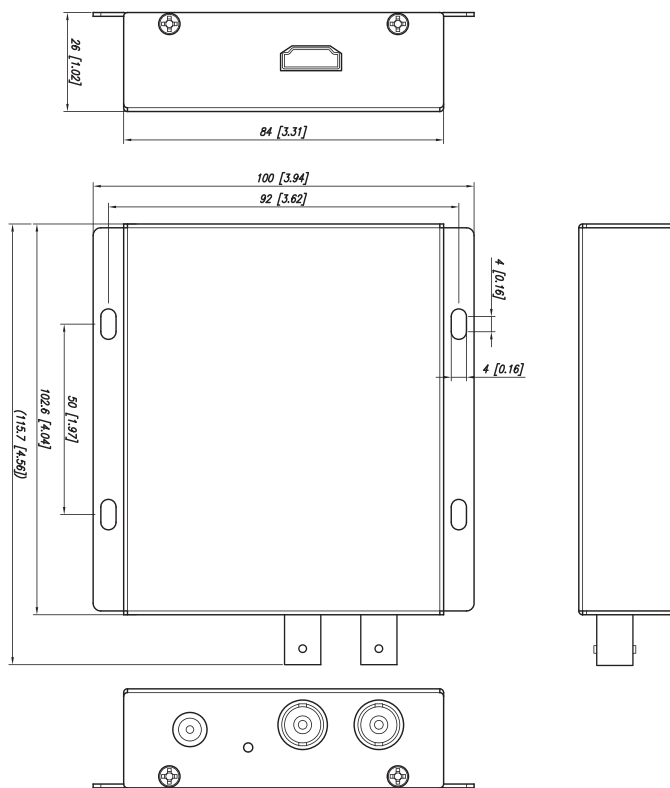

# 3GHDR-C

### SPECIAL FEATURES

- » Cost-Performance Unit
- » This unit accepts the following SDI signal (BNC Input)
  - SMPTE 259M 480i 59.94, 576i 50
  - SMPTE 274M 1080i 60/59.94/50, 1080P 30/29.97/25/24/24sf/23.98/23.98sf
  - SMPTE 296M 720P 60/59.94/50/30/29.97/25/24/23.98
  - SMPTE 425M 1080P 60/59.94/50 (level A only)
- » Active Loop-through (BNC Output)
- » HDMI Output
- » DC12V Power Adaptor included
- » External Dimensions

### DIMENSIONS

\*The design and specifications are subject to change without notice.