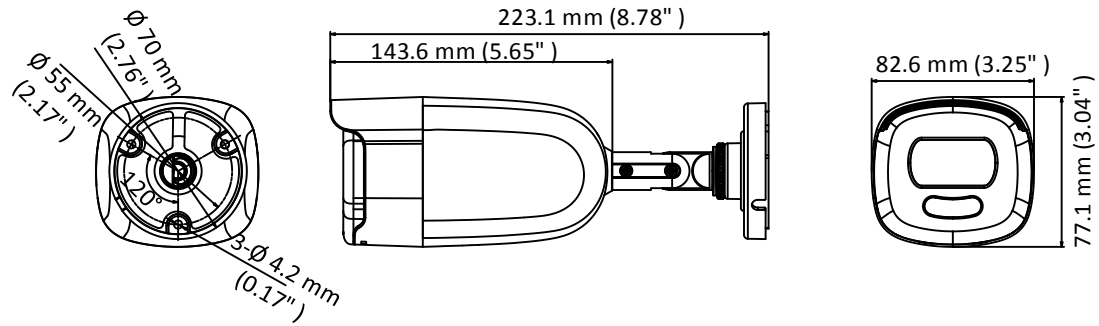

### Key Features

- 2 MP high performance CMOS
- 1920 × 1080 resolution
- Full time color
- 3.6 mm fixed lens
- Up to 131ft(40 m) white light distance
- 3D DNR, true WDR
- 4 in 1 video output (switchable TVI/AHD/CVI/CVBS)
- IP67
- OSD menu via UTC technology with Platinum DVR

## Specifications

<b>Camera</b>	
Image Sensor	2 MP CMOS image sensor
Resolution	1920 (H) × 1080 (V)
Frame Rate	PAL: 1080p@25fps NTSC: 1080p@30fps
Min. illumination	Color: 0.0005 Lux @ (F1.0, AGC ON), 0 Lux with white light
Shutter Time	PAL: 1/25 s to 1/50, 000 s NTSC: 1/30 s to 1/50, 000 s
Slow Shutter	Max. 16x
Lens	3.6 mm fixed lens
Horizontal Field of View	83.6° (3.6 mm)
Lens Mount	M16
Day & Night	Color
Synchronization	Internal synchronization
WDR (Wide Dynamic Range)	120 dB
<b>Menu</b>	
AGC	Yes
White Balance	Auto/Manual
BLC (Backlight Compensation)	Yes
Privacy Mask	4 programmable privacy masks
Motion Detection	4 programmable areas
WDR	Yes
Functions	Brightness, Sharpness, 3D DNR, Mirror, Smart light
<b>Interface</b>	
Video Output	1 HD analog output
Switch Button	TVI/AHD/CVI/CVBS
<b>General</b>	
Operating Conditions	-40 °C to 60 °C (-40 °F to 140 °F), humidity: 90% or less (non-condensation)
Power Supply	12 VDC ±25%
Power Consumption	Max. 4.2 W
Protection Level	IP67
Material	Front Cover: Metal, Main Body: Plastic, Bracket: Metal
White Light	Up to 131ft(40 m)
Communication	Up the coax, TVI output
Dimensions	223.1 mm × 77.1 mm × 82.6 mm (8.78" × 3.04" × 3.25")
Weight	Approx. 436 g (0.96 lb.)

## Dimension