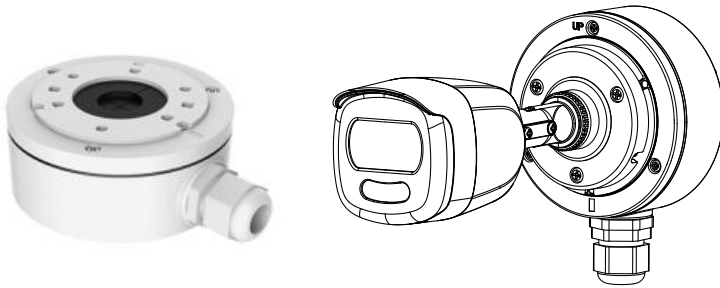

Dimension

Accessory

LTB345

Junction Box