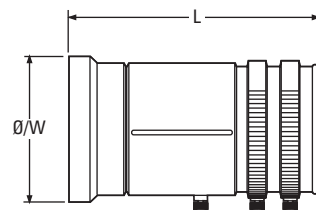

13VA Series Varifocal Lens

1/3-INCH FORMAT, MANUAL IRIS

Product Features

- CS Mount
- For use with 1/3-Inch Format Cameras
- Manual Iris, Manual Focus, and Manual Zoom
- High Resolution Power in a Compact Body

13VA5-40

Pelco's **13VA Series** 1/3-inch varifocal lenses offer versatile and flexible packages in one lens. Each adjustable manual iris lens in this series covers a specific range of focal lengths. Adjust these lenses to get the exact field of view instead of "almost-the-right-view."

	Ø/W	L
13VA1-3	1.56 (3.96)	2.05 (5.21)
13VA2.8-12	1.58 (4.01)	2.33 (5.92)
13VA3-8	1.30 (3.30)	1.78 (4.52)
13VA5-40	1.65 (4.19)	2.86 (7.26)
13VA5-50	1.56 (3.96)	2.33 (5.92)

NOTE: VALUES IN PARENTHESES ARE CENTIMETERS; ALL OTHERS ARE INCHES.