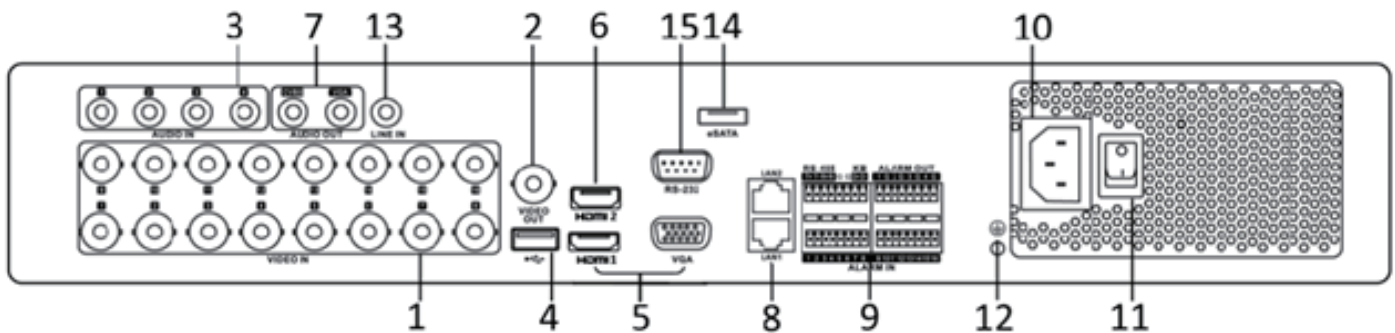

Platinum Advanced Level 16 Channel HD-TVI DVR LTD8416K-ST

Key Features:

- Support HDTV / HDCVI / AHD / CVBS / IP cameras
- Full channel recording at up to 8 MP resolution
- Up to 18-ch 8MP IP cameras input
- HDMI1 and VGA output at up to 1080P, HDMI2 output at up to 4K (3840 × 2160) resolution.
- Support RAID 0, RAID 1, RAID 5, RAID 6 and RAID 10 storage scheme

Platinum 16 CH HD-TVI DVR LTD8416K-ST

Video Solutions for Security Professionals™

VIDEO/ AUDIO INPUT

Video compression	H.265+/H.265/H.264 Zip+/H.264
Analog video input	16ch BNC interface (1.0Vp-p, 75 Ω), supporting coaxitron connection
HDTVI input	8MP,5 MP, 4 MP, 3 MP, 1080p30, 1080p25, 720p60, 720p50, 720p30, 720p25
AHD input	5 MP, 4 MP, 1080p25, 1080p30, 720p25, 720p30
HDCVI input	4MP, 1080p25, 1080p30, 720p25, 720p30
CVBS input	Support
IP video input	2-ch (up to 18-ch), Up to 8 MP resolution, Supports H.265+/H.265/H.264 Zip+/H.264 IP cameras
Network bandwidth	In: 260 Mbps; Out: 260 Mbps
Audio compression	G.711u
Audio input	4-ch, RCA (2.0 Vp-p, 1 KΩ)