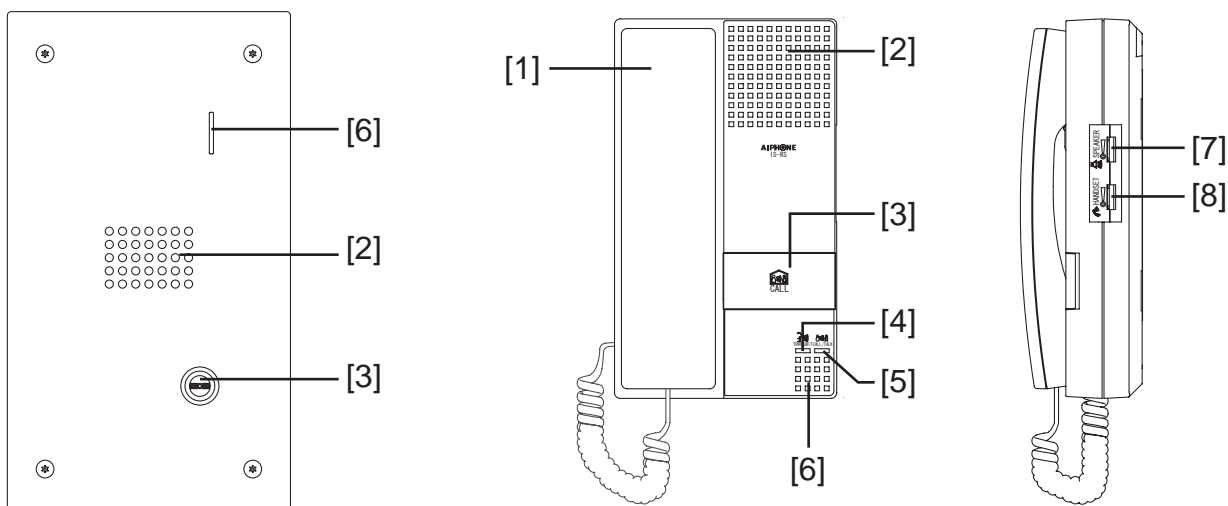

IS-SS, IS-RS

Audio Door/Sub Stations for the IS Series

FEATURE CALL-OUT:

FEATURE CALL-OUT DEFINITIONS:

- [1] Handset
- [2] Speaker
- [3] Call button
- [4] Transmit LED (red)
- [5] Call/Talk LED (red)
- [6] Microphone
- [7] Speaker receive volume control (0-10)
- [8] Handset receive volume control (0-10)

SPECIFICATIONS:

Power Source:	Supplied from IS-CCU/SCU/RCU
Communication:	
IS-SS	Open voice hands-free
IS-RS	Handset: simultaneous comm. Hands-free: VOX or PTT
Mounting:	
IS-SS	Flush mount (box included)
IS-RS	Surface directly to wall or box
Front Panel Housing:	
IS-SS	Stainless steel
IS-RS	Flame resistant ABS resin
Temperature:	
IS-SS	14-140°F (-10-60°C)
IS-RS	32-104°F (0-40°C)
Dimensions:	
IS-SS	10-7/16"H x 5-15/16"W x 1-5/8"D
IS-RS	7-7/8"H x 4-5/8"W x 2-9/16"D
Weight:	
IS-SS	Approx. 1.81lbs (820g)
IS-SS back box	Approx. 1.32lbs (600g)
IS-RS	Approx. 1.17lbs (530g)