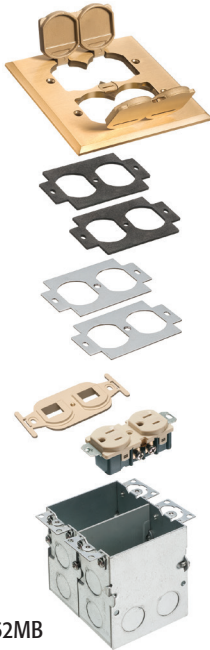

Combo Floor Box Kit with Installed Low Voltage Divider

NEW!

Square metal cover has flip lids to protect the receptacles when not in use. For new and existing floors.

CATALOG NUMBER	UPC/DCI/NAED MFG #018997	DESCRIPTION	UNIT PKG	STD PKG	DIM A	DIM B	DIM C
FLB5552MB	22050	Square Cover, Brass	1	4	5.018	5.018	3.764
FLB5552NL	22051	Square Cover, Nickel-plated	1	4	5.018	5.018	3.764

FLB5552MB

Includes:
 Two-gang steel combo box with installed low voltage divider, metal cover with flip lids, gaskets, (1) duplex receptacle, (1) low voltage duplex plate, and mounting screws.

Floor Boxes