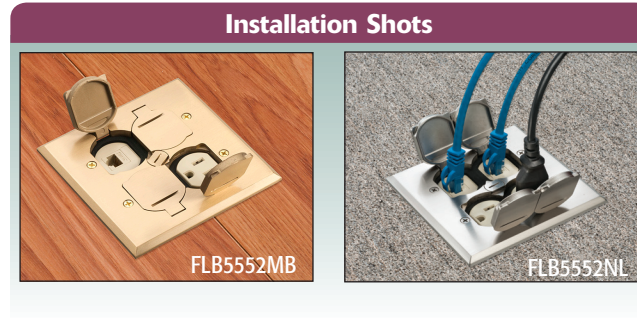

Combo Floor Box Kit with Installed Low Voltage Divider

NEW!

Square metal cover has flip lids to protect the receptacles when not in use. For new and existing floors.

CATALOG NUMBER	UPC/DCI/NAED MFG #018997	DESCRIPTION	UNIT PKG	STD PKG	DIM A	DIM B	DIM C
FLB5552MB	22050	Square Cover, Brass	1	4	5.018	5.018	3.764
FLB5552NL	22051	Square Cover, Nickel-plated	1	4	5.018	5.018	3.764

FLB5552MB

Includes:
 Two-gang steel combo box with installed low voltage divider, metal cover with flip lids, gaskets, (1) duplex receptacle, (1) low voltage duplex plate, and mounting screws.

Floor Boxes