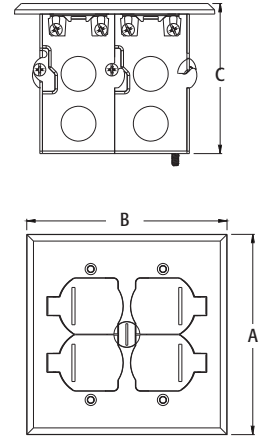

Combo Floor Box Kit with Installed Low Voltage Divider

NEW!

Square metal cover has flip lids to protect the receptacles when not in use. For new and existing floors.

CATALOG NUMBER	UPC/DCI/NAED MFG #018997	DESCRIPTION	UNIT PKG	STD PKG	DIM A	DIM B	DIM C
FLB5552MB	22050	Square Cover, Brass	1	4	5.018	5.018	3.764
FLB5552NL	22051	Square Cover, Nickel-plated	1	4	5.018	5.018	3.764

FLB5552MB

Includes:
 Two-gang steel combo box with installed low voltage divider, metal cover with flip lids, gaskets, (1) duplex receptacle, (1) low voltage duplex plate, and mounting screws.

Floor Boxes