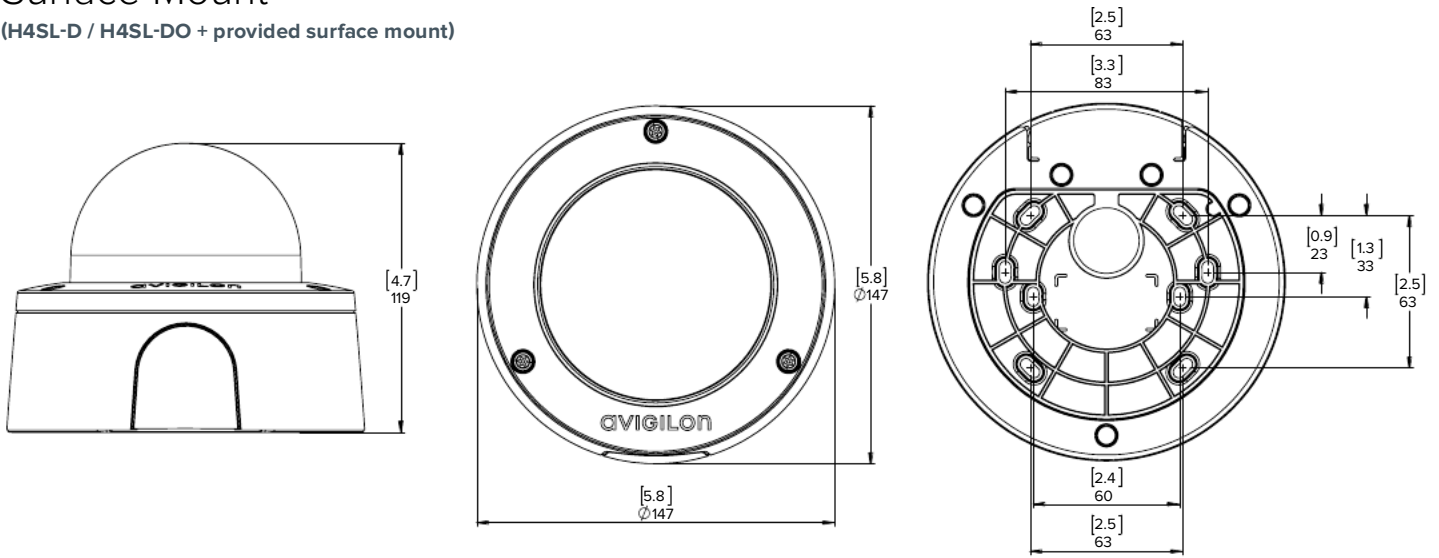

Outline Dimensions

Surface Mount

(H4SL-D / H4SL-DO + provided surface mount)