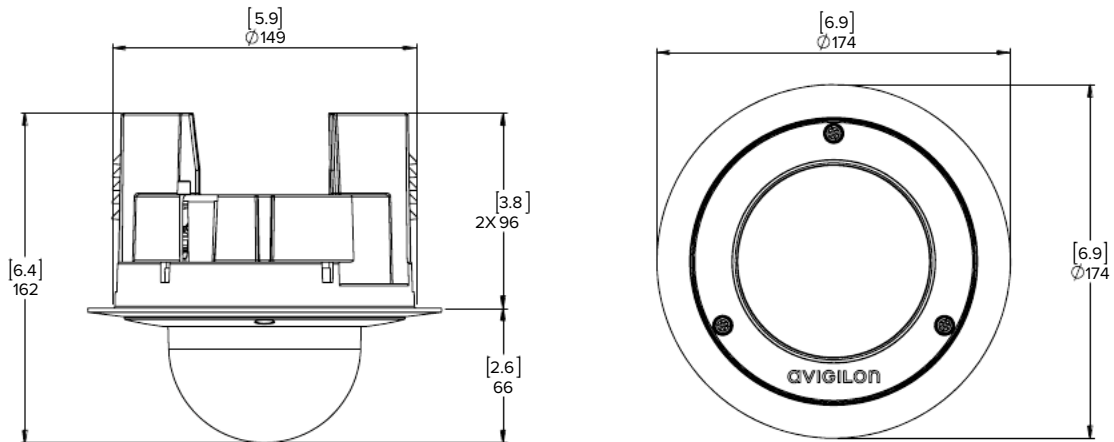

Outline Dimensions

Surface Mount

(H4SL-D / H4SL-DO + provided surface mount)

In-Ceiling Mount

(H4SL-D/H4SL-DO + H4SL-MT-DCIL)

[X.X]	INCHES
X	MM

NPT Adapter

(H4SL-D/H4SL-DO + H4SL-MT-NPTA)