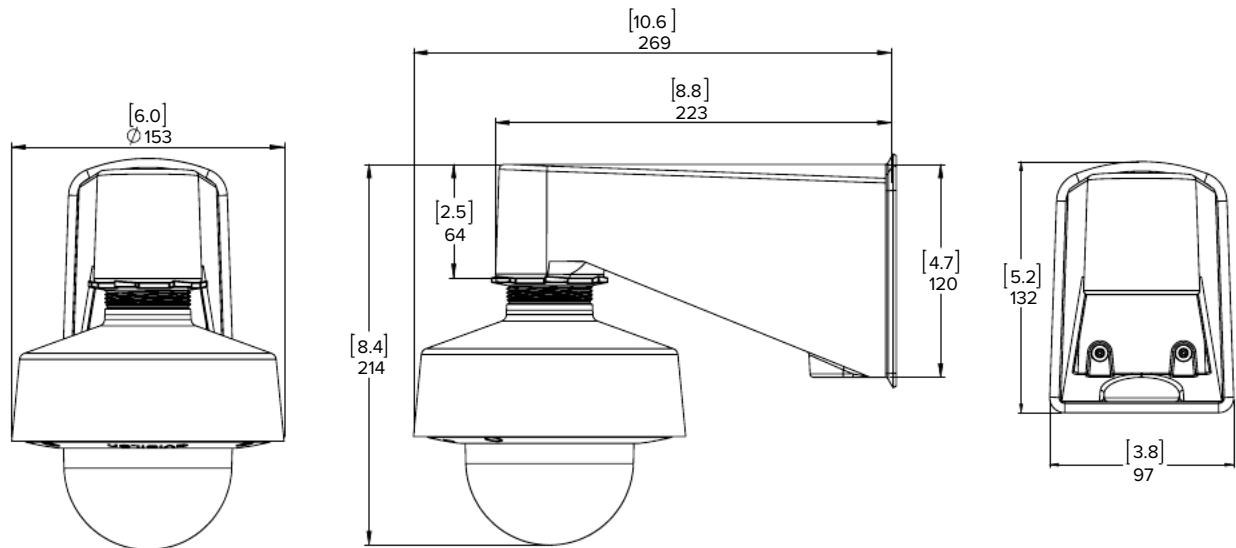

NPT Adapter and Pendant Wall Mount

(H4SL-D/H4SL-DO + H4SL-MT-NPTA + CM-MT-WALL1)

Ordering Information

	MP	WDR	LightCatcher Technology	Lens	IR	IP66	HDSM SmartCodec
1.3C-H4SL-D1	1.3	✓	✓	3 - 9 mm			✓
2.0C-H4SL-D1	2.0	✓	✓	3 - 9 mm			✓
3.0C-H4SL-D1	3.0	✓	✓	3 - 9 mm			✓
1.3C-H4SL-D1-IR	1.3	✓	✓	3 - 9 mm	✓		✓
2.0C-H4SL-D1-IR	2.0	✓	✓	3 - 9 mm	✓		✓
3.0C-H4SL-D1-IR	3.0	✓	✓	3 - 9 mm	✓		✓
1.3C-H4SL-DO1-IR	1.3	✓	✓	3 - 9 mm	✓	✓	✓
2.0C-H4SL-DO1-IR	2.0	✓	✓	3 - 9 mm	✓	✓	✓
3.0C-H4SL-DO1-IR	3.0	✓	✓	3 - 9 mm	✓	✓	✓
H4SL-MT-DCIL1	In-ceiling mounting adapter for the H4 SL dome camera						
H4SL-MT-NPTA1	NPT adapter for the H4 SL dome camera						
CM-MT-WALL1	Pendant wall mount						
H4-DC-CPNL1	Metal ceiling panel						
H4-MT-POLE1	Aluminum pole mounting bracket						
H4-MT-CRNR1	Aluminum corner mounting bracket						
H4-AC-WIFI2-NA	USB Wi-Fi adapter						
H4-AC-WIFI2-EU	USB Wi-Fi adapter						
H4SL-DD-SMOK1	Replacement outdoor smoke dome cover						
H4SL-DD-CLER1	Replacement outdoor clear dome cover						
H4SL-DI-SMOK1	Replacement indoor smoke dome cover						
H4SL-DI-CLER1	Replacement indoor clear dome cover						
H4SL-DO1-BASE	Replacement outdoor surface mount adapter						
H4SL-D1-BASE	Replacement indoor surface mount adapter