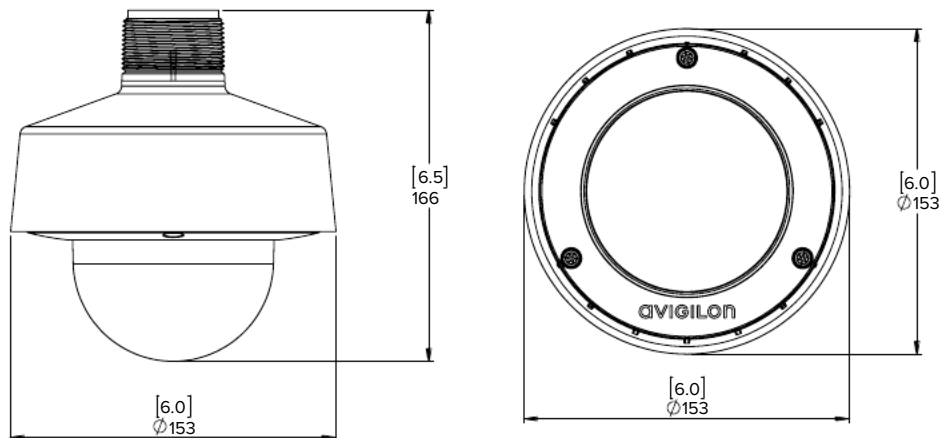

Outline Dimensions

Surface Mount

(H4SL-D / H4SL-DO + provided surface mount)

In-Ceiling Mount

(H4SL-D/H4SL-DO + H4SL-MT-DCIL)

[X.X]	INCHES
X	MM

NPT Adapter

(H4SL-D/H4SL-DO + H4SL-MT-NPTA)