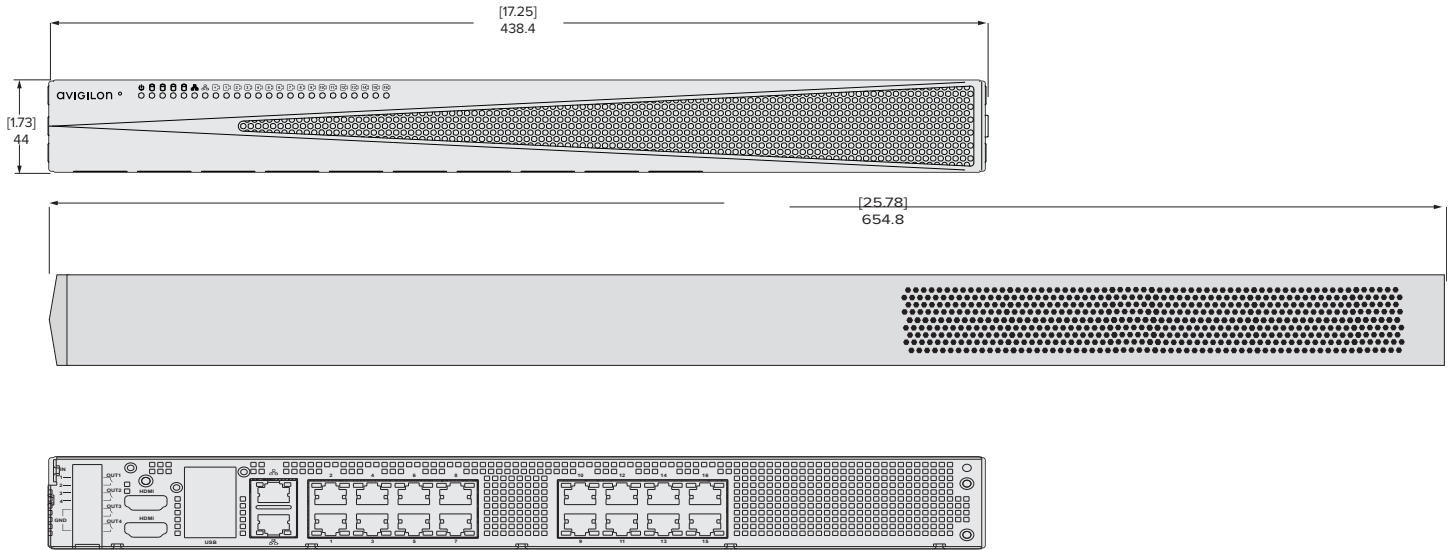

Video Appliance Pro — 24 Port

(VMA-AS3-24P)

Specifications

SYSTEM

	VIDEO APPLIANCE PRO 16-PORT	VIDEO APPLIANCE PRO 24-PORT
Control Center Edition	Core, Standard and Enterprise compatible	Core, Standard and Enterprise compatible
Recording Rate	Up to 300 Mbps	Up to 300 Mbps
Playback Rate	Up to 100 Mbps	Up to 100 Mbps
Recording Image Rate	Up to 30 images per second per channel	Up to 30 images per second per channel
Local Viewing	Yes	Yes
Operating System	Microsoft Windows 10 IoT Enterprise	Microsoft Windows 10 IoT Enterprise
Hard Disk Drive Configuration	RAID 5 — Up to 4 × 3.5" SATA	RAID 5 — Up to 4 × 3.5" SATA
Recording Storage Capacity	Up to 12 TB	Up to 24 TB
Memory	8 GB DDR4	8 GB DDR4
Video Outputs	2 × HDMI ports	2 × HDMI ports
PoE+ Ports	16 × 10/100/1000 Mbps (IEEE 802.3at)	24 × 10/100/1000 Mbps (IEEE 802.3at)
PoE Output	Up to 30W/Port (240W Total)	Up to 30W/Port (360W Total)
Camera Network Uplink	10/100/1000 Mbps	10/100/1000 Mbps
Corporate Network Uplink	10/100/1000 Mbps	10/100/1000 Mbps
External I/O Terminals	4 × Digital Inputs (25Vdc max.) and 4 × Relay Outputs (24Vdc/1A max.)	4 × Digital Inputs (25Vdc max.) and 4 × Relay Outputs (24Vdc/1A max.)
Switch Control	Managed Switch with Web-based UI	Managed Switch with Web-based UI
USB	2 × USB 3.0	2 × USB 3.0