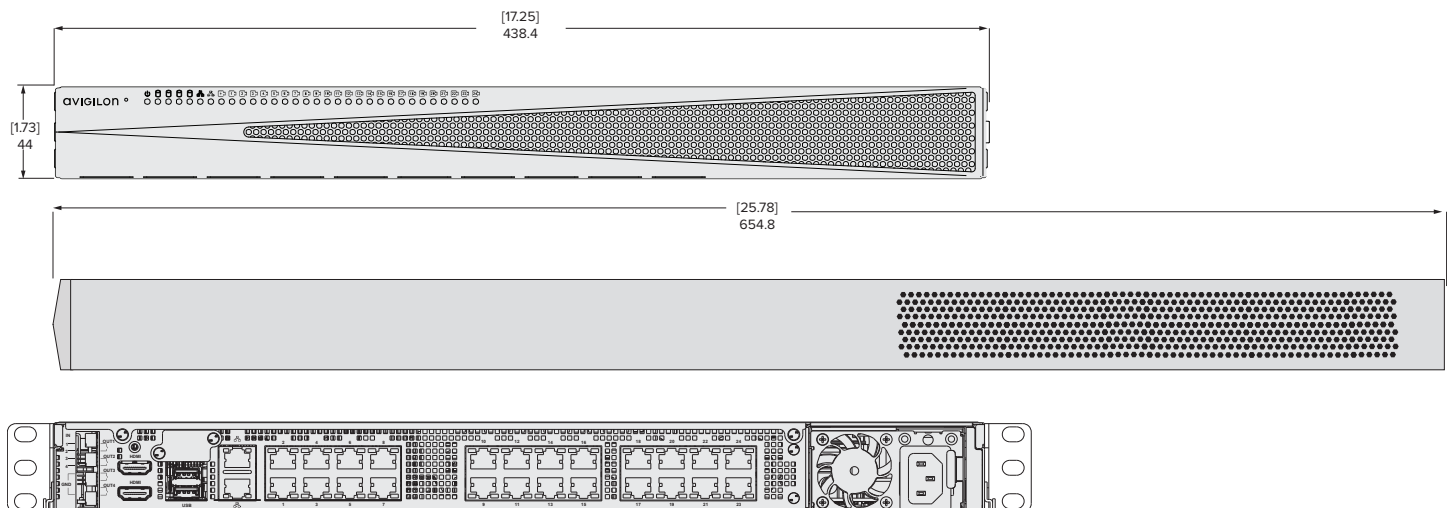

VMA-AS3-xxPxx-NA =

VMA-AS3-xxPxx-UK =

VMA-AS3-xxPxx-EU =

VMA-AS3-xxPxx-AU =

Outline Dimensions

Video Appliance Pro — 16 Port

(VMA-AS3-16P)

[X.X]	INCHES
X	MM

Video Appliance Pro — 24 Port

(VMA-AS3-24P)

Specifications

SYSTEM

	VIDEO APPLIANCE PRO 16-PORT	VIDEO APPLIANCE PRO 24-PORT
Control Center Edition	Core, Standard and Enterprise compatible	Core, Standard and Enterprise compatible
Recording Rate	Up to 300 Mbps	Up to 300 Mbps
Playback Rate	Up to 100 Mbps	Up to 100 Mbps
Recording Image Rate	Up to 30 images per second per channel	Up to 30 images per second per channel
Local Viewing	Yes	Yes
Operating System	Microsoft Windows 10 IoT Enterprise	Microsoft Windows 10 IoT Enterprise
Hard Disk Drive Configuration	RAID 5 — Up to 4 × 3.5" SATA	RAID 5 — Up to 4 × 3.5" SATA
Recording Storage Capacity	Up to 12 TB	Up to 24 TB
Memory	8 GB DDR4	8 GB DDR4
Video Outputs	2 × HDMI ports	2 × HDMI ports
PoE+ Ports	16 × 10/100/1000 Mbps (IEEE 802.3at)	24 × 10/100/1000 Mbps (IEEE 802.3at)
PoE Output	Up to 30W/Port (240W Total)	Up to 30W/Port (360W Total)
Camera Network Uplink	10/100/1000 Mbps	10/100/1000 Mbps
Corporate Network Uplink	10/100/1000 Mbps	10/100/1000 Mbps
External I/O Terminals	4 × Digital Inputs (25Vdc max.) and 4 × Relay Outputs (24Vdc/1A max.)	4 × Digital Inputs (25Vdc max.) and 4 × Relay Outputs (24Vdc/1A max.)
Switch Control	Managed Switch with Web-based UI	Managed Switch with Web-based UI
USB	2 × USB 3.0	2 × USB 3.0