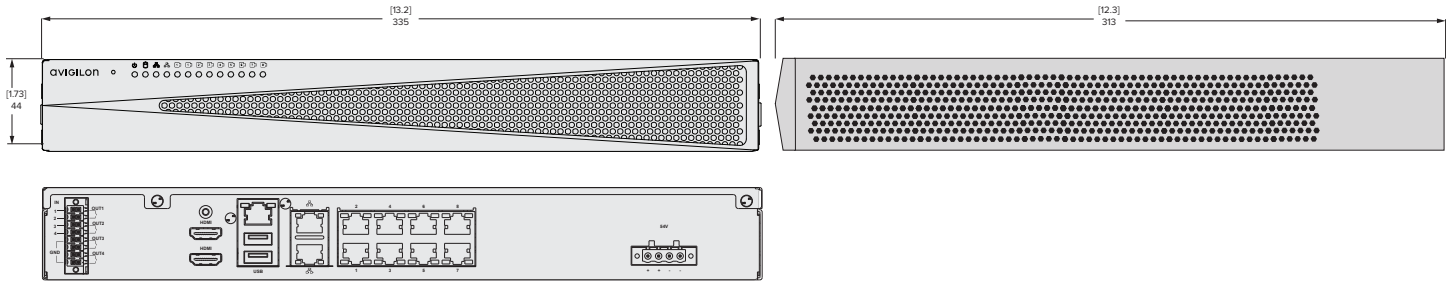

*On Pro models only

Outline Dimensions

Video Appliance — 8 Port

(VMA-AS3-8P)

[X.X]	INCHES
X	MM

Specifications

SYSTEM	Control Center Edition	Core; Standard and Enterprise compatible							
	Recording Rate	Up to 100 Mbps							
	Playback Rate	Up to 100 Mbps							
	Recording Image Rate	Up to 30 images per second per channel							
	Local Viewing	Yes							
	Operating System	Microsoft® Windows 10 IoT Enterprise							
	Hard Disk Drive Configuration	1 × 3.5" SATA							
	Recording Storage Capacity	Up to 8 TB							
	Memory	8 GB DDR4							
	Video Outputs	2 × HDMI ports							
	PoE+ Ports	8 × 10/100/1000 Mbps (IEEE 802.3at)							
	PoE Output	Up to 30W/Port (120W Total)							
	Camera Network Uplink	10/100/1000 Mbps							
	Corporate Network Uplink	10/100/1000 Mbps							
	External I/O Terminals	4 × Digital Inputs (25Vdc max.) and 4 × Relay Outputs (24Vdc/1A max.)							
Switch Control	Managed Switch with Web-based UI								
USB	2 × USB 3.0								
MECHANICAL	Form Factor	Small form factor							
	Dimensions (LxWxH)	313 mm × 335 mm × 44 mm; 12.30" × 13.2" × 1.73"							
	Weight	3 kg; 6.4 lb							
ELECTRICAL	Power Input	100 to 240 VAC, 50/60 Hz							
	Power Supply	Single non-redundant							
	Power Consumption	80 W min.; 200 W max.							
ENVIRONMENTAL	Operating Temperature	0°C to 40°C (32°F to 104°F)							
	Storage Temperature	-40°C to 65°C (-40°F to 149°F)							
	Humidity	10 - 90% Relative humidity (non-condensing)							
CERTIFICATIONS	Certifications/Directives	UL	cUL	CE	RoHS	WEEE	RCM	NOM	NRCS
	Safety	UL 62368-1	CSA 62368-1	IEC/EN 62368-1					
	Electromagnetic Emissions	(Class B) FCC Part 15 Subpart B	IC ICES-003	EN 55032	EN 61000-6-3	EN 61000-3-2	EN 61000-3-3		
	Electromagnetic Immunity	EN 55024	EN 61000-6-1						
ORDERING INFORMATION	PRODUCTS								
	VMA-AS3-8P2	HD Video Appliance 8 Port 2 TB. ACC licenses sold separately.							
	VMA-AS3-8P4	HD Video Appliance 8 Port 4 TB. ACC licenses sold separately.							
	VMA-AS3-8P8	HD Video Appliance 8 Port 8 TB. ACC licenses sold separately.							
	ACCESSORIES								
	RMS1U-B-AS3-8P	1U Rack Mountable Shelf for HDVA3 8-port							
	VMA-AS3-HDD02	HDVA3, 2TB Hard Drive Compatible with 8-Port, 16-Port							
	VMA-AS3-HDD04	HDVA3, 4TB Hard Drive Compatible with 8-Port, 16-Port, 24-Port							
	VMA-AS3-HDD08	HDVA3, 8TB Hard Drive Compatible with 8-Port, 24-Port							
	PS-270W-AS3-8P	HDVA3, 8-Port Power Supply - no power cord							
	LICENSES								
	ACC7-COR	ACC 7 Core Edition camera license							
ACC7-STD	ACC 7 Standard Edition camera license								
ACC7-ENT	ACC 7 Enterprise Edition camera license								