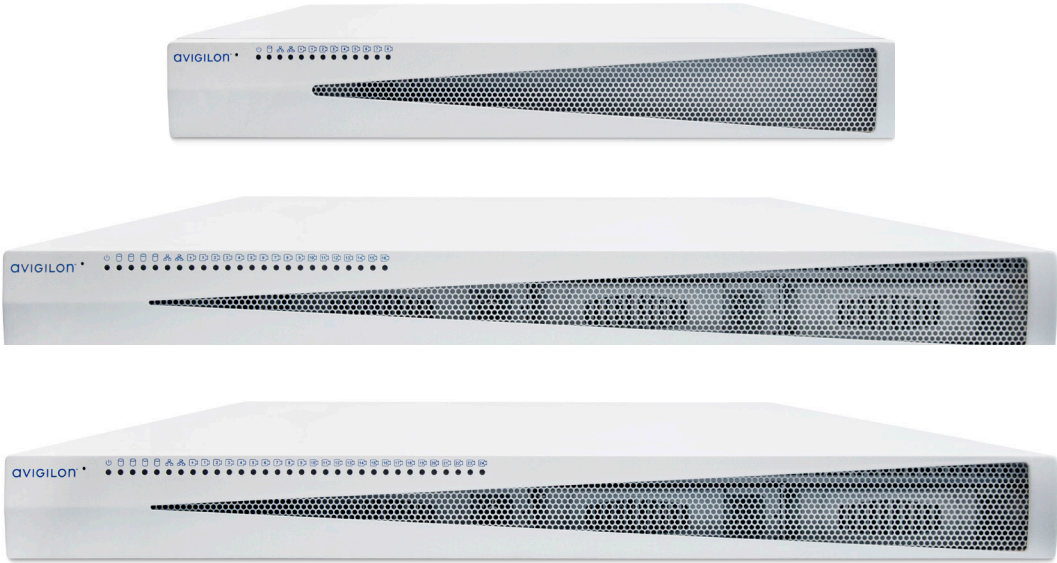

Video Appliance

The new generation of Avigilon Video Appliances provide an all-in-one security solution with improved performance and higher capacity that help reduce installation time and overall complexity of the surveillance system. The Video Appliance line integrates our ACC™ video management software with a high-powered PoE switch and a client workstation to provide a cost effective recording and video management solution that is capable of supporting multi-megapixel IP cameras, up to our industry-leading 7K (30 megapixel) HD Pro camera line.

Avigilon Video Appliances can be easily added to an existing Avigilon video surveillance system, or as a standalone system for small to medium-scale surveillance deployments.

The compact and powerful 8-port model is an ideal turnkey solution for small video surveillance deployments.

The 16 and 24 port Pro models are suitable for larger installations requiring advanced functionality such as RAID protection, larger storage, increased camera support, and superior overall performance.

KEY FEATURES

- Preloaded and configured with ACC Video Management Software
- High performance of up to 400 Mbps (16 and 24 port) and 200 Mbps (8 port) of total throughput – simultaneous recording, playback, and live streaming
- Up to 24TB of recording capacity with the 1U rack mount appliances and 8TB of recording capacity with the 8-port model
- Front-accessible video storage hard drive streamlines maintenance
- Includes digital alarm inputs and outputs for integration with external systems
- Solid State Drive OS volume ensures high speed operation
- Embedded managed switch with powered PoE outputs provide up to 30 Watts of power per port on all ports
- Includes high-performance RAID 5 technology that protects and enables access to a drive's data in the event of failure, even while the drive is being replaced and rebuilt*
- Protected by a three-year warranty from Avigilon