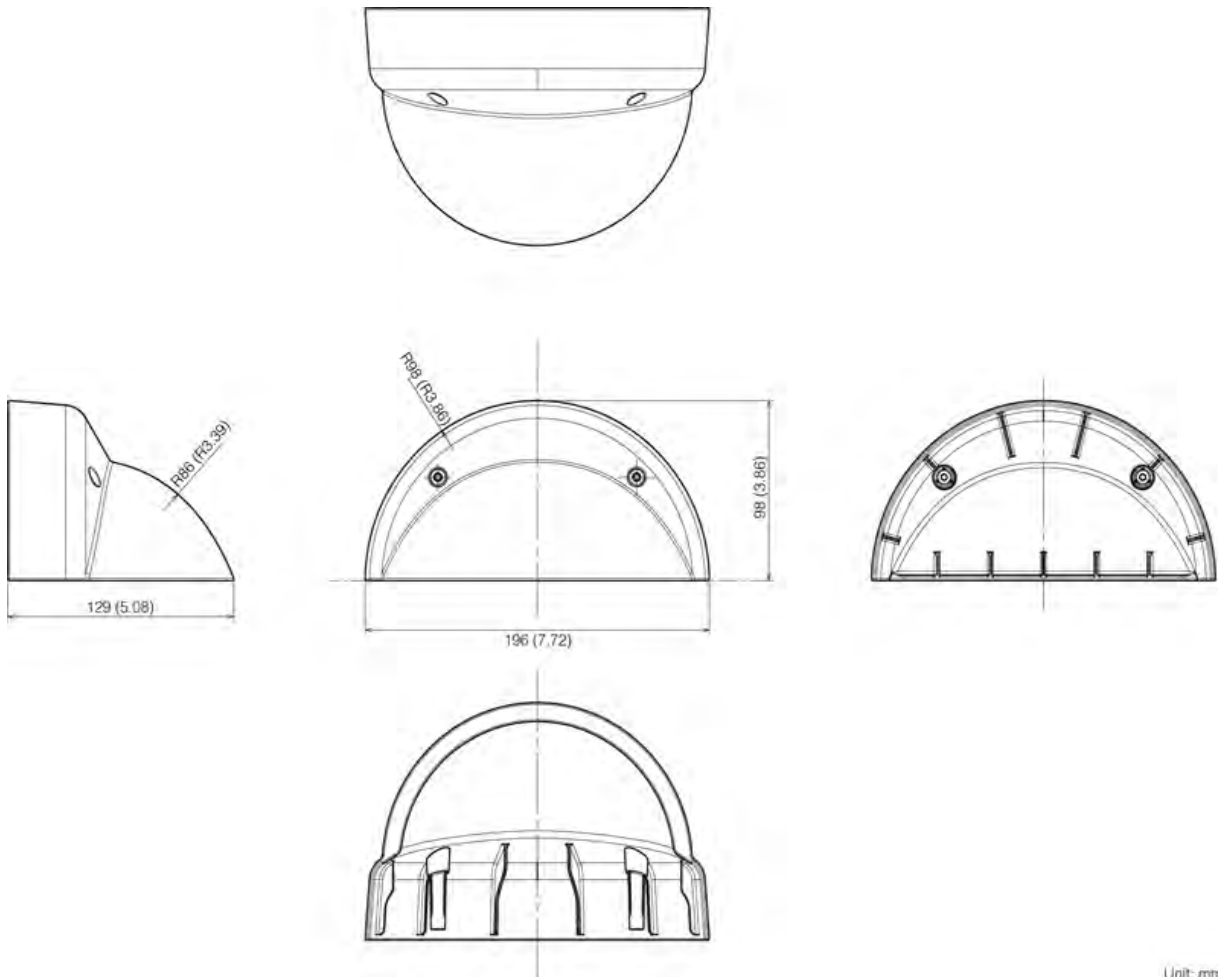

## Sunshade Cover

(SC640-VB)

The exterior size, specifications, external materials, are as follows.

Unit: mm (in.)

Specification		
Dimensions		(H x W x D) 98 x 196 x 129 mm (3.86 x 7.72 x 5.08 in.)
Weight		Approx. 140 g (5.0 oz.)
Operating Environment	Temperature	Same as camera
	Humidity	Same as camera
Storage Environment	Temperature	Same as camera
	Humidity	Same as camera

### Exterior Materials

Component Name	Material Abbreviation
(1) COVER	Polycarbonate resin (PC)
External Color	Titanium White (paint color)