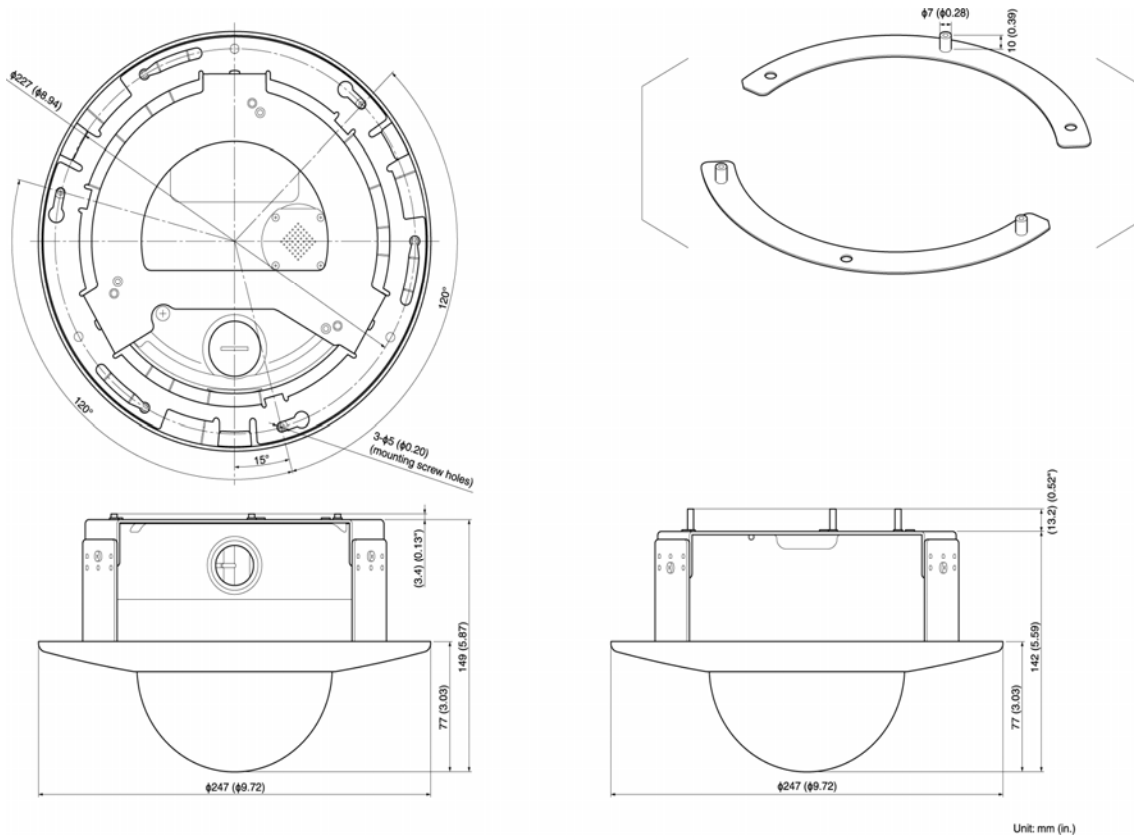

Accessory Specifications

VB-H43	VB-H630VE	VB-H630D	VB-H730F
VB-M42	VB-M620VE	VB-M620D	VB-M720F

Recessed Mounting Kit

(SR600-VB)

This dedicated accessory lets you install the camera recessed into a wall or ceiling, providing an installation with a cleaner look.

Specification

Dimensions

VB-H630VE/071: (φ x H) φ247 x 149 mm (φ9.72 x 5.87 in.)

VB-H630D/072: (φ x H) φ247 x 142 mm (φ9.72 x 5.59 in.)

Weight

Approx. 687 g (1.52 lb.) (Recessed Mounting Cover, Ceiling Bracket, Backside Ceiling Bracket)