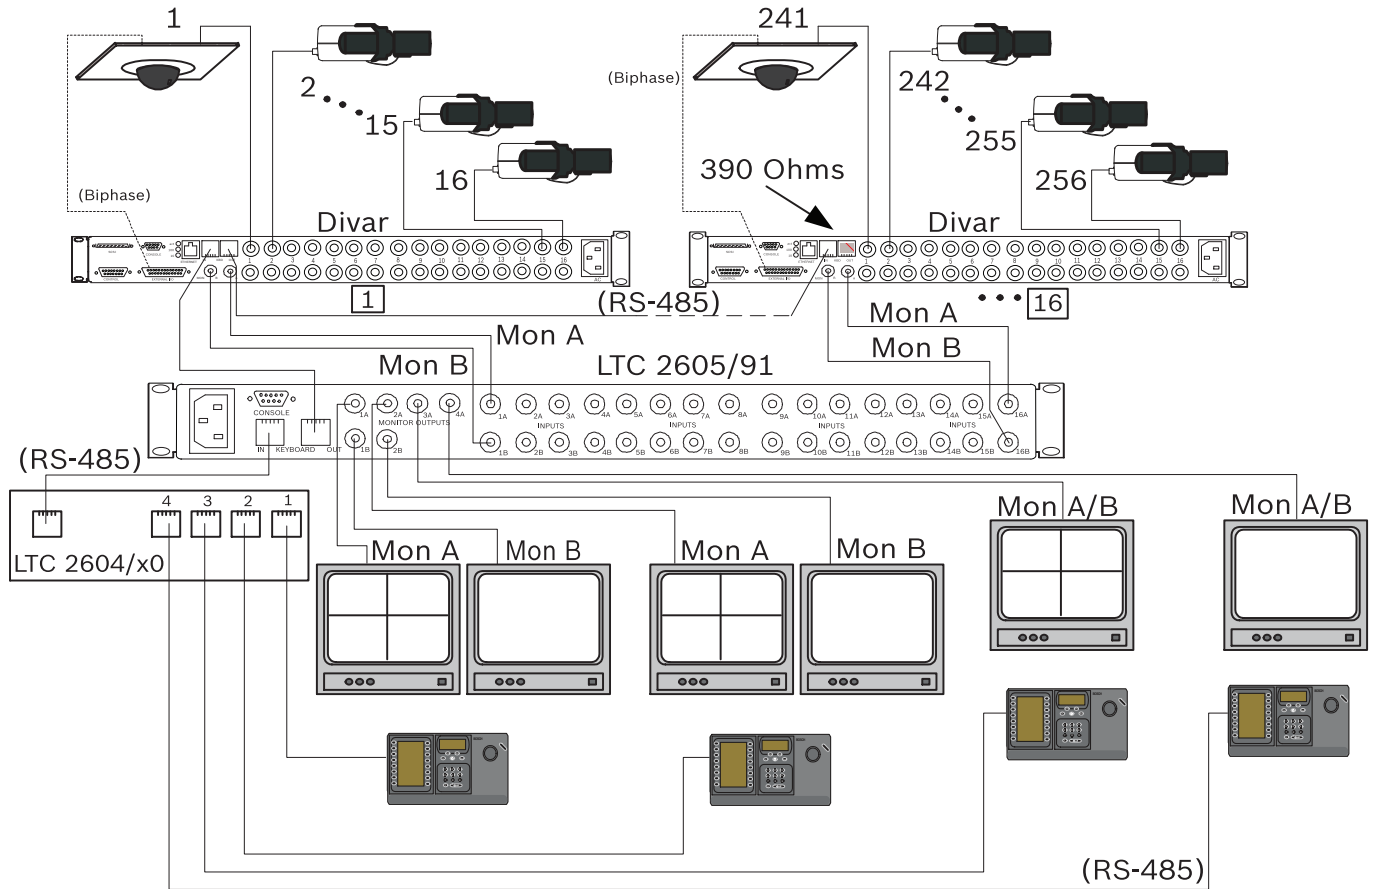

## Functions

Operation is simple: As shown in the following figures, the Video Manager accepts the Monitor A and Monitor B outputs from each of the video devices. Using the system keyboard, the system intelligently routes the video outputs from any one of the sixteen devices, to a dedicated pair of monitor outputs.

When using two keyboards, the system intelligently routes the video outputs from any of the sixteen devices to two pairs of monitor outputs. Each keyboard has independent control of the video from any of the devices to its associated monitor pair. Adding a third keyboard to the system allows video to be routed from any of the devices to a third station having a single monitor. Complete control over this monitor is available using the keyboard dedicated to the station. Connection of a fourth keyboard provides similar functionality to a monitor at a fourth monitoring station. As before, complete control over this monitor is available using the keyboard at this location.

LTC 2605/91 Video Manager with System4 Multiplexers and IntuiKey Keyboard

Video Manager with Divar Digital Video Recorders  
Including Alarm Monitor Pair

LTC 2605/91 Video Manager with Divar Digital Video Recorders and 4 IntuiKey Keyboard Control Stations

**Technical specifications**

**Electrical**

Model Number	LTC 2605/91
Voltage Range1	108 to 253, 50/60 Hz
Power at Rated Voltage	10 W

1. Unit contains a switching power supply.

Synchronization	Accepts PAL, CCIR, NTSC, and EIA RS-170
Connectors	Video inputs and monitor outputs: 32 BNC Monitor connections: 6 BNC