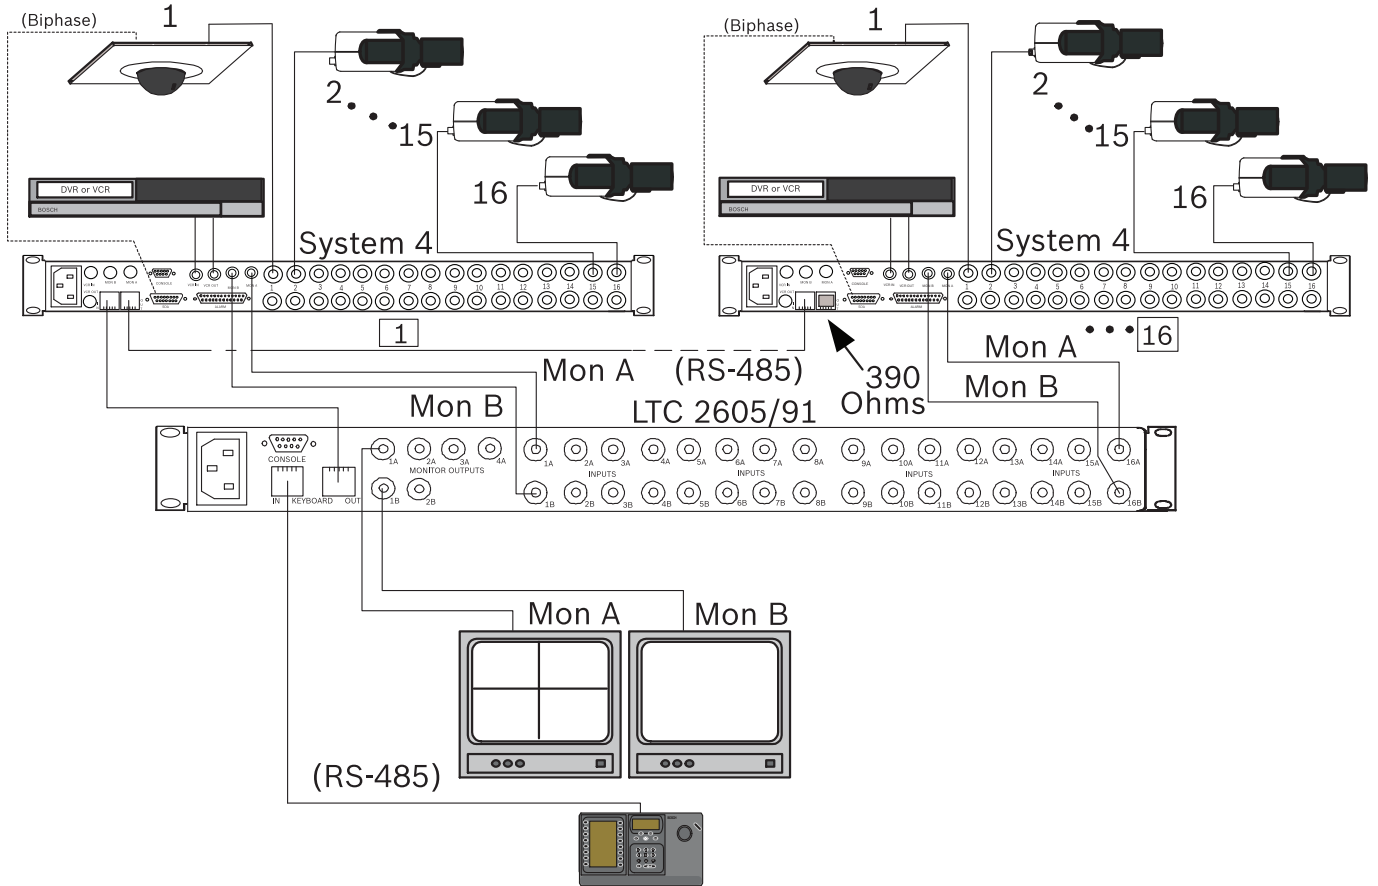

Certifications and approvals

Electromagnetic Compatibility (EMC)	Complies with FCC Part 15, ICES-003 and CE regulations
Safety	Complies with CE regulations, UL, CSA, EN and IEC Standards

Installation/configuration notes

LTC 2605/91 Video Manager with System4 Multiplexers and IntuiKey Keyboard