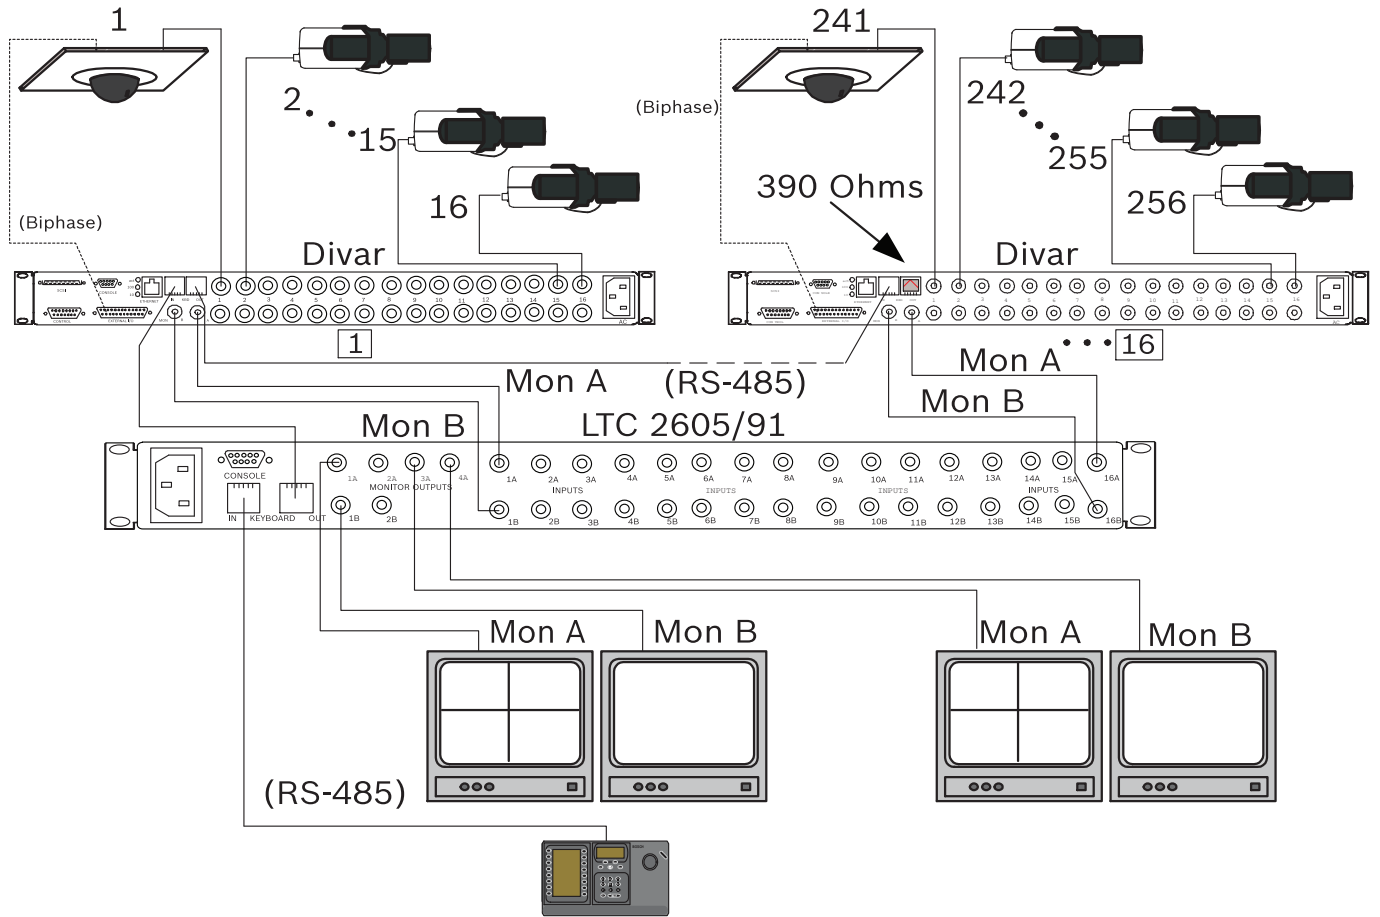

## Functions

Operation is simple: As shown in the following figures, the Video Manager accepts the Monitor A and Monitor B outputs from each of the video devices. Using the system keyboard, the system intelligently routes the video outputs from any one of the sixteen devices, to a dedicated pair of monitor outputs.

When using two keyboards, the system intelligently routes the video outputs from any of the sixteen devices to two pairs of monitor outputs. Each keyboard has independent control of the video from any of the devices to its associated monitor pair. Adding a third keyboard to the system allows video to be routed from any of the devices to a third station having a single monitor. Complete control over this monitor is available using the keyboard dedicated to the station. Connection of a fourth keyboard provides similar functionality to a monitor at a fourth monitoring station. As before, complete control over this monitor is available using the keyboard at this location.

LTC 2605/91 Video Manager with System4 Multiplexers and IntuiKey Keyboard

Video Manager with Divar Digital Video Recorders  
Including Alarm Monitor Pair

LTC 2605/91 Video Manager with Divar Digital Video Recorders and 4 IntuiKey Keyboard Control Stations

**Technical specifications**

**Electrical**

Model Number	LTC 2605/91
Voltage Range1	108 to 253, 50/60 Hz
Power at Rated Voltage	10 W

1. Unit contains a switching power supply.

Synchronization	Accepts PAL, CCIR, NTSC, and EIA RS-170
Connectors	Video inputs and monitor outputs: 32 BNC Monitor connections: 6 BNC