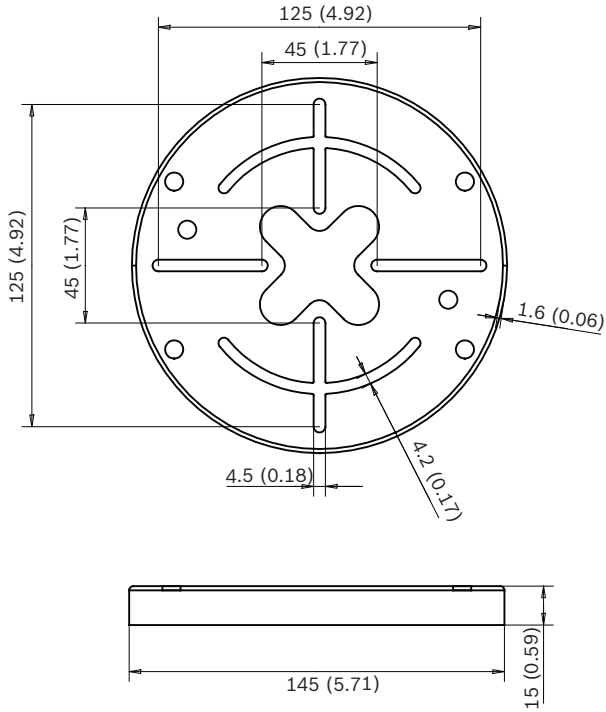

NDA-ADT4S-MINDOME 4S Surface Mount Box

www.boschsecurity.com

BOSCH
Invented for life

- ▶ Easy installation
- ▶ Sturdy construction

Installation/configuration notes

Parts included

The packaging contains:

Item
1x Mount
Attachment components

Technical specifications

Construction material	Aluminum alloy
Finish	RAL 9003 signal white

Ordering information

NDA-ADT4S-MINDOME 4S Surface Mount Box
 Surface mount box (Ø145 mm / Ø5.71 in) for dome cameras (use together with the appropriate dome adapter bracket).
 Order number **NDA-ADT4S-MINDOME**