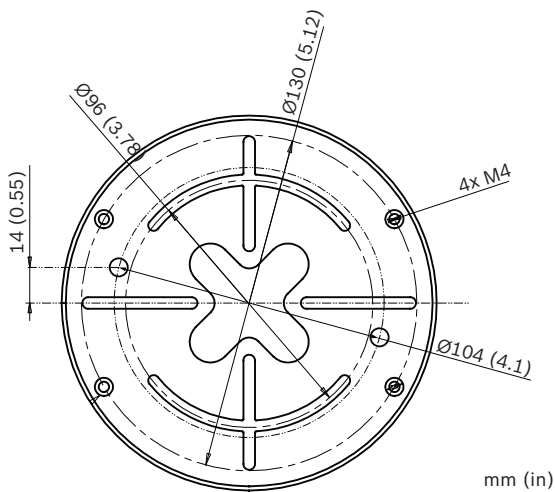

NDA-ADT4S-MINDOME 4S Surface Mount Box

www.boschsecurity.com

BOSCH
Invented for life

- ▶ Easy installation
- ▶ Sturdy construction

Installation/configuration notes

Parts included

The packaging contains:

Item
1x Mount
Attachment components

Technical specifications

Construction material	Aluminum alloy
Finish	RAL 9003 signal white

Ordering information

NDA-ADT4S-MINDOME 4S Surface Mount Box
 Surface mount box (Ø145 mm / Ø5.71 in) for dome cameras (use together with the appropriate dome adapter bracket).
 Order number **NDA-ADT4S-MINDOME**