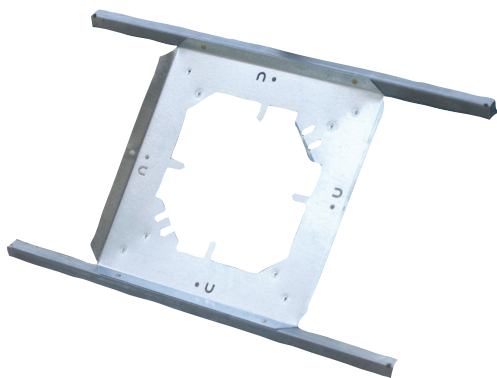

# SSB-8 Ceiling Support Bridge

www.boschsecurity.com

**BOSCH**

Invented for life

The SSB-8 Ceiling Support Bridge is a steel support bridge for mounting notification appliance in areas with suspended ceilings. It measures 23.75 in. (60.3 cm) long by 14.5 in. (36.8 cm) wide.

## Parts included

Quant.	Component
1	Ceiling support bridge
1	Literature pack