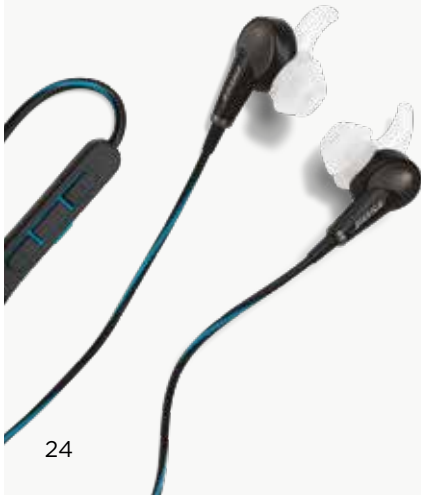

NOISE CANCELLING HEADPHONES

QUIETCOMFORT 20

ACOUSTIC NOISE CANCELLING HEADPHONES

Shut out the world and lose yourself in your music —
or let the world in with Aware mode.

Retail value for Apple version: \$329

■ Black | 718839-0010

Retail value for Android/Samsung version: \$329

■ Black | 718840-0010

Made for
iPhone | iPad | iPod

Designed for
SAMSUNG

QUIETCOMFORT 35

WIRELESS HEADPHONES II

Wireless headphones engineered with world-class noise cancellation—and now they're optimised for Amazon Alexa and the Google Assistant. Enjoy entertainment, get information and manage your day—without looking at your phone. Enjoy up to 20 hours of wireless listening per charge.