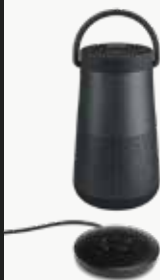

SOUNDLINK REVOLVE+ BLUETOOTH® SPEAKER

The best performing portable speaker from Bose, engineered to spread deep, loud, jaw-dropping sound in every direction.

Retail value: $369

■ Luxe Silver | 739617-1310 ■ Triple Black | 739617-1110

Dimensions: 18.4 x 10.5 x 10.5 cm (HxWxD)

Optional charging cradle for SoundLink Revolve and Revolve+

Retail value: $39
782298-0010