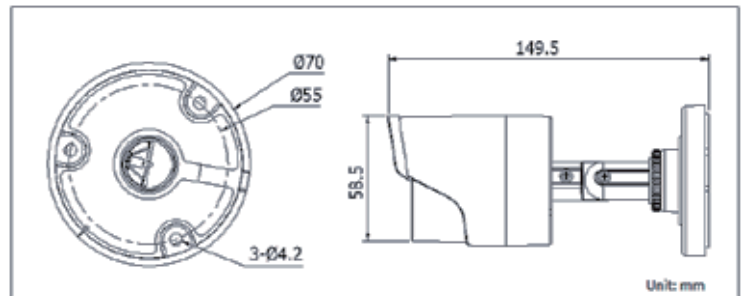

### Dimensions:

## Platinum Bullet HD-TVI Camera 2.1 MP

CAMERA	
Image Sensor	1/2.9" CMOS
Signal System	NTSC/PAL
Effective Pixels	1930 (H) x 1088 (V)
Min. Illumination	0.01 Lux, 0 Lux with IR
Shutter Speed	1/30 (1/25) to 1/50,000 sec.
Lens	3.6mm Lens Angle of View: 84.3°
Day & Night	ICR
Synchronization	Internal
Video Frame Rate	1080p @ 30 fps / 1080p @ 25 fps
HD Video Output	1 HD-TVI Output
S/N Ratio	More than 52 dB
MENU	
AGC	Supported
D/N Mode	Color / B & W / Smart
White Balance	ATW / MWB
Language	English
Function	Digital noise reduction, Mirror
GENERAL	
Operating Temperature / Humidity	-40° - 140° F (-40° - 60° C) Humidity 90% or less (non-condensing)
Power Supply	12 V DC
Power Consumption	Max. 3W
Protection Ratings	IP66
IR Range	Up to 65 ft (20 m)
Dimensions	φ 2.8 × 5.9 in. (φ 70 × 149.5 mm)
Weight	0.8 lbs (360 g)