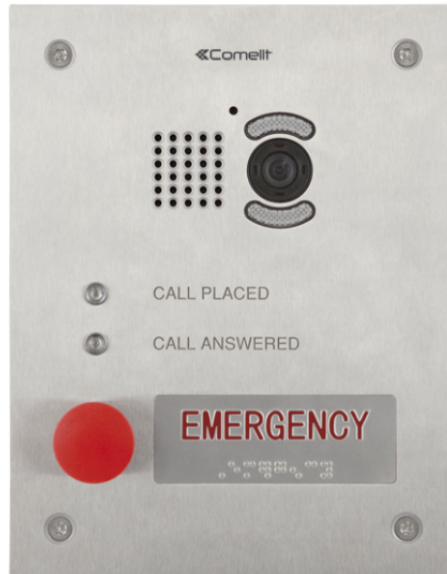

3460HEV

**VIDEO ENT. PANEL FOR EMERGENCY CALLS. VIP SYSTEM.
H264**

3460HEV

**VIDEO ENT. PANEL FOR EMERGENCY CALLS. VIP SYSTEM.
H264**

Wall-mounted

Si

3460HEV

**VIDEO ENT. PANEL FOR EMERGENCY CALLS. VIP SYSTEM.
H264**

3463 Emergency entrance panel column

3461 WALL HOUSING FOR EMERGENCY AND HELP POINT PANELS