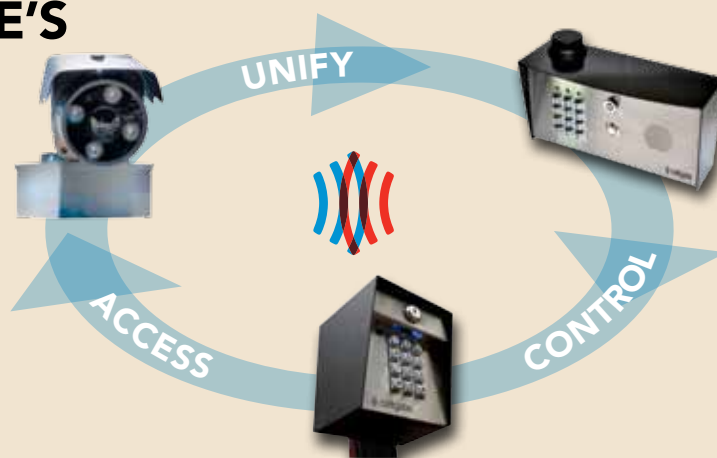

### ACCESS CONTROL SYSTEM TECHNICAL SPECS

- Up to 4 Wiegand devices per system
- 4 configurable (NO/NC) relays
- 4 digital inputs for monitoring and triggering relays or cameras
- 750 locally stored access codes
- 65,000 access codes total (4 digit codes recommended)
- Post mount keypad
- NEMA 3 steel electronics enclosure: 15"x12"x6"
- Operating temperature: -22 to 167F
- Power (12v DC)  
Solar: 20 watt solar panel and charge controller (35 AHr battery recommended, not included)  
AC Power: 3 Amp transformer/power supply with battery charge and automatic failover (battery not included)
- Current draw  
Complete system: 180mA  
Each additional keypad (including expansion board): 100mA
- Notifications  
Solar: low voltage SMS message  
AC: loss of AC power via SMS message (battery required)
- One-year warranty

Cellgate's Unify Series is a group of access control products designed to work individually or to be integrated as needed.

## CELLGATE'S UNIFY SERIES

CELLULAR WIEGAND ENTRY-CWE

CELLULAR TELEPHONE ENTRY-CTE

CELLULAR HD CAMERA--HDC

STAND ALONE...WORK TOGETHER

 cellgate