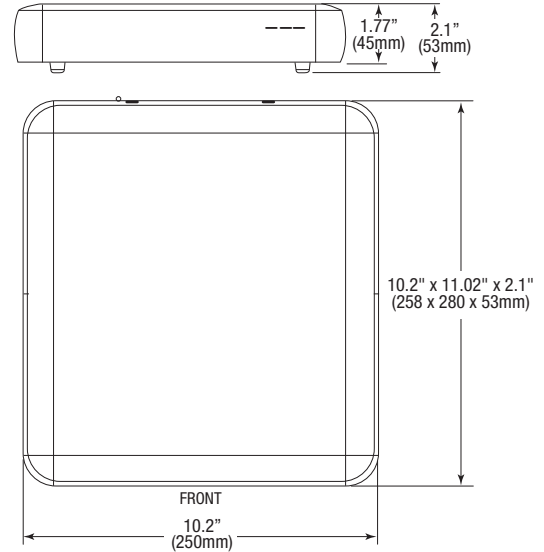

Available models

- DW-BJ1NAS4T- 4TB storage
- DW-BJ1NAS6T- 6TB storage
- DW-BJ1NAS8T- 8TB storage
- DW-BJ1NAS10T- 10TB storage

Notes	<ul style="list-style-type: none"> • MEGApix[®] CaaS[™] cameras and Blackjack[®] Bolt/Cube servers cannot be combined. • All MEGApix[®] CaaS[™] cameras need to be in the same network. • Only one Blackjack[®] Bolt/Cube server per Blackjack[®] NAS station.
-------	--

Dimensions

unit: inch (mm)

Specifications

PART NUMBER	DW-BJ1NASxT
Operating system	Linux [®] embedded
Form factor	Desktop
CPU	ARM Cortex-A9 dual-core@1.0ghz
RAM	512MB
Flash memory	128MB
Maximum hard drives	1 x SATA HDD
Maximum storage capacity	10TB (1 x 10TB)
File system	EXT4
Max. recording channel	12-ch with MEGApix [®] CaaS [™] Max 32 2.1MP cameras with Blakjack [®] Bolt [™] and Blackjack [®] Cube [™]
Max. recording bandwidth	Max. 160Mbps throughput
LAN	1 x gigabit ethernet (RJ45 connector)
Protocol	SMB, HTTP, SMTP, NTP
Remote configuration	DW Spectrum [®] IPVMS Client, Blackjack [®] NAS web viewer
Supported browsers	Microsoft [®] IE [®] 10 or higher Google [®] Chrome [®] 57 or higher Mac [®] Safari [®] 9 or higher (required) Firefox [®] 43 or higher
LED indicators	HDD status, power
Operating temperature	41°F–104°F (5°C–40°C)
Operating humidity	20–90% (RH) non-condensing
Power supply	DC 12V
Power consumption	36W, 3A
Dimensions (WxDxH)	10.2" x 11.02" x 2.1" (258 x 280 x 53mm)
Weight	Gross: 4.73lbs (2.1Kg) Net: 3.3lbs (1.5Kg)
Warranty	5 year limited