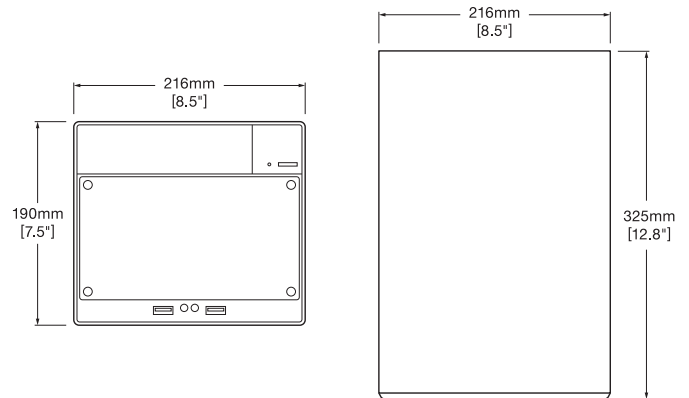

Dimensions (unit : mm [inch])

Summary

The Blackjack[®] CUBE[™] can record and manage up to 64 2.1MP Cameras at 30fps, 360Mbps throughput. The hardware includes DVI-D/DVI-I outputs, Windows7 OS, and Dual Network Card. The NVR is ONVIF conformant and is available with 3-18TB HDD and 5 Year Limited Warranty.

Available Models

- DW-BJCUBE3T - 3TB Internal Storage.
- DW-BJCUBE4T - 4TB Internal Storage.
- DW-BJCUBE6T - 6TB Internal Storage.
- DW-BJCUBE9T - 9TB Internal Storage.
- DW-BJCUBE12T - 12TB Internal Storage.
- DW-BJCUBE18T - 18TB Internal Storage.

Specifications

MODEL	BLACKJACK CUBE	
Maximum IP Cameras	64	
Included IP Licenses	4	
Form Factor	Desktop	
Operating System	Windows [®] 7 64 Bit	
CPU	Intel [®] i5 [®] Processor	
Memory	8GB	
NIC	2x Gigabit Ethernet (RJ45)	
System	Max Video Storage Rate (Mbps)	360 Mbps
Storage	Maximum Hard Drives	3 x SATA HDD
	Maximum Storage	18TB
Video-Out	Outputs	DVI-D or True HD Output
	Resolution	HD 1080p
Pre-Loaded VMS Software	DW Spectrum [®] IPVMS	
Unlimited Remote Clients	Cross Platform - Windows [®] , Linux [®] and Mac [®]	
Mobile Apps	iOS [®] and Andriod [®]	
DW Spectrum [®] IP Video Management Software	"The Grid" flexible user interface with Unlimited layouts	
	Seamless transition from live to recorded video	
	Unique Interactive timeline with built in Smart, Thumbnail and Calendar Search	
KeyBoard & Mouse	Included	
Power	300W**	
Operating Temperature and Humidity	5~40 °C / 20~90% RH	
Dimension (WxDxH) (inches)	12.8" x 8.5" x 7.5"	
Warranty	5 Year Limited	