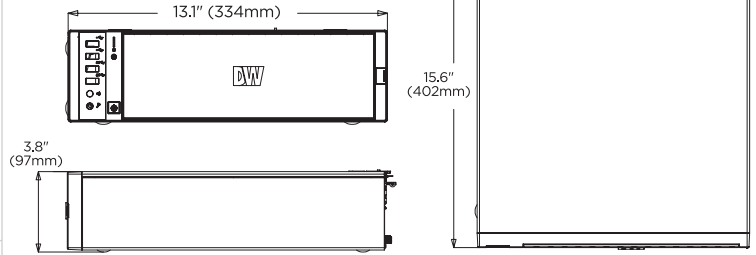

Features

- Supports all ONVIF conformant IP cameras
- Storage options 4-20TB internal storage
- Record and manage single- and multi-sensor IP cameras of any resolution up to 360Mbps throughput
- Intel[®] processor
- True HD, DVI-D and D-Sub, 1 display output at a time
- Dual network ports
- Windows 10[®] or Linux[®] Ubuntu[®] on separate SSD
- Hosting DW Spectrum[®] for setup, configuration, monitoring and recording
- One-time recording license charge, fully transferable between cameras and encoders
- One (1) 4-channel license included (DW-SPECTRUMLSC004).
- No annual maintenance fees
- Simple enterprise scalability and auto device discovery
- Dual stream recording
- USB mouse and keyboard included
- Designed, assembled and tested in the U.S.A.
- NDAA/TAA compliant
- 5 Years limited warranty

Dimensions

Unit: inch (mm)

Specifications

DESCRIPTION		Blackjack DX
Included IP licenses		4
Form factor		Slim Desktop
Operating system	Windows [®] 10	DW-BJDX51XXT
	Linux Ubuntu [®]	DW-BJDX51XXT-LX
	OS on SSD	m.2 SSD
CPU		Intel [®] i5 processor
Memory		16GB
Ethernet port		2x 1G Ethernet ports (RJ45)
System	Max video storage rate (Mbps)	360 Mbps
	Maximum HDD	2 x 3.5 SATA HDD
Storage	Maximum storage	20TB
	Outputs	1x true HD, 1x DVI-D, 1x D-Sub for system configuration. Maximum 1 display output at a time.
Video-out	Video card	Onboard Intel HD Graphics
	Resolution	True HD: 4096x2160@60Hz, DVI-D: 1920x1200@60Hz, D-Sub: 1920x1200@60Hz
Pre-loaded VMS software		DW Spectrum [®] IPVMS Server
Remote clients		Cross-platform - Windows [®] , Linux Ubuntu [®] and Mac [®]
Mobile apps		iOS [®] and Android [®]
Keyboard and mouse		Included
Power supply		300W**
Operating temperature		41°F-104°F (5°C-40°C)
Operating humidity		20-90% RH
Dimension (WxDxH)		Desktop 3.88" x 13.1" x 15.8" (98.5 x 334 x 402 mm) Standing 13.1" x 3.88" x 15.8" (334 x 98.5 x 402 mm)
Other certification		NDAA, TAA
Warranty		5 year limited