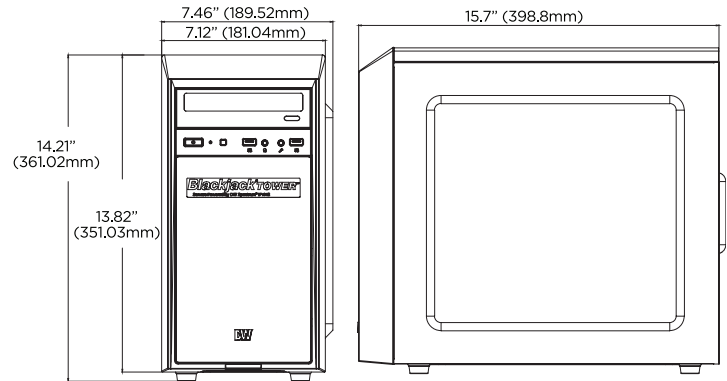

## Dimensions

Unit: Inch (mm)

- 2-48TB Storage
- 480Mbps Throughput
- Windows 10, Server & Linux Ubuntu OS
- 2x NIC Cards
- 9th Gen. Intel Processor
- 5 YEAR Limited Warranty

## Specifications

PART NUMBER	DW-BJMT31xxT/LX	DW-BJMT51xxT/LX	DW-BJMT71xxT/LX/S	
Included IP licenses	4			
Form factor	Mid-size tower			
Operating system	Windows <sup>®</sup> 10	DW-BJMT31xxT	DW-BJMT51xxT	DW-BJMT71xxT
	Linux Ubuntu <sup>®</sup>	DW-BJMT31xxTLX	DW-BJMT51xxTLX	---
	Windows Server <sup>®</sup>	---	---	DW-BJMT71xxTS
	OS on SSD	240GB SSD		
CPU	9th Gen Intel <sup>®</sup> Core <sup>™</sup> i3 processor	9th Gen Intel <sup>®</sup> Core <sup>™</sup> i5 processor	9th Gen Intel <sup>®</sup> Core <sup>™</sup> i7 processor	
Memory	8GB	16GB	16GB	
Ethernet port	2x 1G Ethernet			
System	Max video storage rate (Mbps)	180Mbps	360Mbps	480Mbps
	Storage	3 x 3.5 SATA HDD		
Video	Maximum storage drives	3 x 3.5 SATA HDD		
	Maximum storage	Maximum 20TB	Maximum 48TB	Maximum 48TB
	Outputs	1 x true HD, 1 x DVI, 1 x VGA for system configuration. Maximum 1 display output at a time.		
Video	Max output resolution	4096x2160 (True HD), 1920x1200 (DVI-D)		
	Video card	On-board Intel Graphics		
Preloaded VMS software	DW Spectrum IPVMS			
Remote clients	Cross-platform - Windows, Linux Ubuntu and Mac <sup>®</sup>			
Mobile apps	iOS <sup>®</sup> and Android <sup>®</sup>			
Keyboard and mouse	Included			
Power supply	400W**			
Operating temperature	41°F-104°F (5°C-40°C)			
Operating humidity	20-90% RH			
Dimension (W x D x H)	7.46" x 15.7" x 14.21" (189.52 x 398.8 x 361.02 mm)			
Other certification	UL, FCC, CE			
Warranty	5 year limited			