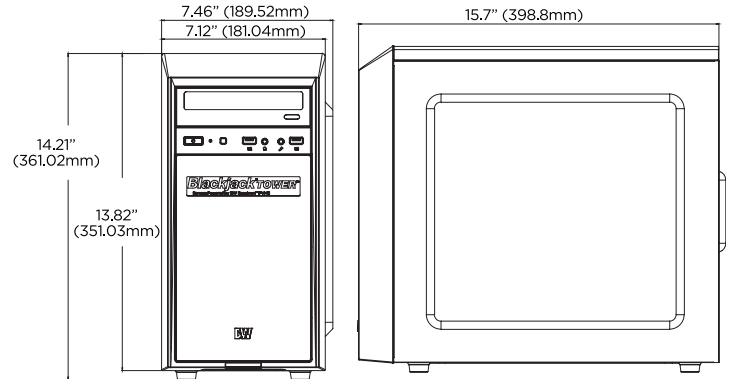

Dimensions

Unit: Inch (mm)

Summary

Blackjack® Tower™ monitoring workstations are reliable and high-performance solutions for viewing and monitoring multiple single-sensor and multi-sensor IP cameras of any resolution from a single location. The workstations are NDA/TAA compliant and include Windows 10® OS on a separate SSD. Hardware features include an Intel® 9th generation processor and local true HD, DVI and DisplayPort outputs for up to four simultaneous monitor connections up to 4K resolution. The monitoring workstations come pre-loaded with DW Spectrum® client, are ONVIF conformant and come with a 5 year limited warranty.

Features

- Supports all ONVIF conformant IP cameras
- OS on SSD
- Support for up to three (3) MEGApix® PANO™ multi-sensor cameras up to 48MP (DWC-PZV2M72T)
- 1 x true HD, 1 x DVI, 1 x Display Port, up to any 2 ports simultaneously (DW-BJMTC5204T)
- 1 x true HD, 3 x Display Port, up to 4 displays simultaneously (DW-BJMTC7404T)
- 1x 1G network port
- Windows 10® on separate SSD
- USB interface
- Hosting DW Spectrum® for monitoring
- No annual maintenance fees
- Simple enterprise scalability
- Auto device discovery
- USB mouse and keyboard included
- Designed, assembled and tested in the U.S.A.
- NDA/TAA compliant
- 5 year limited warranty

Available Models

- DW-BJMTC5204T - Intel i5 processor, 2 simultaneous monitors
- DW-BJMTC7404T - Intel i7 processor, 4 simultaneous monitors

Specifications

PART NUMBER	DW-BJMTC5204T	DW-BJMTC7404T	
Form factor	Mid-Tower		
Operating system	Windows®10		
OS on SSD	240GB SSD		
CPU	Intel® i5® processor	Intel® i7® processor	
Memory	16GB	32GB	
Ethernet port	1 x 1G Ethernet		
Video	Outputs	1 x true HD, 1 x DVI, 1 x Display Port	1 x true HD, 3 x Display Port
	Simultaneous Outputs	Maximum any 2 ports simultaneously	Maximum 4 ports simultaneously
	Video card	Nvidia GTX1650 or comparable	Nvidia RTX3060 or comparable
	Resolution	7680x4320	
Preloaded VMS software	DW Spectrum® IPVMS		
Remote clients	Cross-platform - Windows®, Linux Ubuntu® and Mac®		
Mobile apps	iOS® and Android®		
Keyboard and mouse	Included		
Power supply	400W**	500W**	
Operating temperature	41°F-104°F (5°C-40°C)		
Operating humidity	20-90% RH		
Dimension (W x D x H)	7.46" x 15.7" x 14.21" (189.52 x 398.8 x 631.02 mm)		
Warranty	5 year limited		

Designed and Commissioned in the U.S.A.

* Available at initial order only
** A UPS is recommended