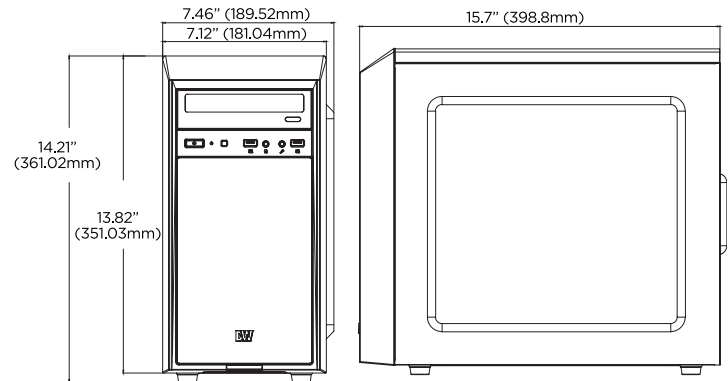

Features

- Supports all ONVIF conformant IP cameras
- Up to 18TB internal storage
- Record and manage single- and multi-sensor IP cameras of any resolution up to 360Mbps throughput
- 1 x true HD, 1 x DVI, 1 x VGA, 1 display output at a time
- Dual network ports
- Windows 10[®] OS
- USB interface
- Hosting DW Spectrum[®] for setup, configuration, monitoring and recording
- One-time recording license charge, fully transferable between cameras and encoders
- One (1) 4-channel license included (DW-SPECTRUMLS004)
- No annual maintenance fees
- Simple enterprise scalability
- Auto device discovery
- Dual-stream recording
- USB mouse and keyboard included
- Designed, assembled and tested in the U.S.A.
- NDA/TAA compliant
- 5 year limited warranty

Available Models

- DW-BJST513T - 3TB storage
- DW-BJST514T - 4TB storage
- DW-BJST516T - 6TB storage
- DW-BJST519T - 9TB storage
- DW-BJST5112T - 12TB storage
- DW-BJST5118T - 18TB storage

Dimensions

Unit: Inch (mm)

Specifications

PART NUMBER		DW-BJST51xxT
Included IP licenses		4
Form factor		Mid-Tower
Operating system		Windows [®] 10
CPU		Intel [®] i5 [®] processor
Memory		16GB
Ethernet port		2x 1G Ethernet
System	Max video storage rate (Mbps)	360Mbps
Storage	Maximum SSD and HDD	3 x HDDs
	Maximum storage	18TB
	USB interface	Yes
Video	Outputs	1 x true HD, 1 x DVI, 1 x VGA. Maximum 1 display output at a time
	Video card	On-board Intel graphics
	Resolution	HD 1080p
Preloaded VMS software		DW Spectrum [®] IPVMS
Remote clients		Cross-platform - Windows [®] , Linux Ubuntu [®] and Mac [®]
Mobile apps		iOS [®] and Android [®]
Keyboard and mouse		Included
Power supply		400W*
Operating temperature		41°F-104°F (5°C-40°C)
Operating humidity		20-90% RH
Dimension (W x D x H)		7.46" x 15.7" x 14.21" (189.52 x 398.8 x 631.02 mm)
Warranty		5 year limited