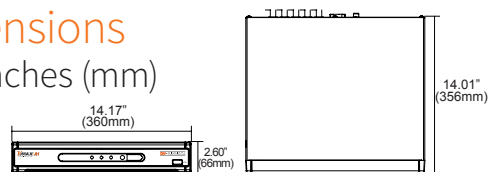

## Available Models

- DW-VAONE162T-L - 2TB Internal Storage
- DW-VAONE163T-L - 3TB Internal Storage
- DW-VAONE164T-L - 4TB Internal Storage
- DW-VAONE166T-L - 6TB Internal Storage
- DW-VAONE168T-L - 8TB Internal Storage
- DW-VAONE1612T-L - 12TB Internal Storage
- DW-VAONE1616T-L - 16TB Internal Storage

## Dimensions

unit: Inches (mm)