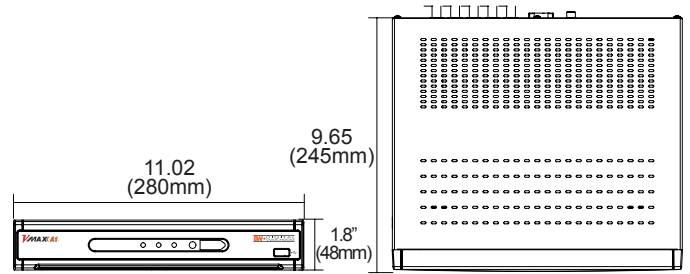

Specifications

VIDEO		
Video Input		4 Channels
Video Signals Supported		Analog Signal up to 960H, AHD, TVI
Video Live	Frame Rate	1~30fps
	Resolution	1080p, 960x480, 960x240, 480x240
Video Output		HD Output
Audio	Input	1 Input
	Output	1 Output
	Audio Codec	PCM
Alarm	Sensor Input	4 Input
	Alarm Out	1 Output
Operating System		Embedded Linux
Serial		1xRS485 for PTZ Camera & Controller, 2xUSB 2.0
User Interface	Menu Display	Graphical User Interface (GUI)
	Control Methods	IR Remote Control, USB Mouse
Screen Display Mode		1, 4, Sequence
Screen Resolution		1920x1080P, 1280x1024, 1024x768
PERFORMANCE		
Recording	Compression	H.264
	Recording Mode	Schedule, Event, Time-Lapse, Panic, Continuous, Pre & Post Event, Motion, Recording Configuration per Channel
	Pre Recording	1~5 Seconds
	Post Recording	5~15 Seconds
	Recording Rate	120fps @ CIF, 480, D1, 960H, 720p 60fps @ 1080p AHD
	Recording Resolutions	All analog resolutions up to 960H, AHD 720p and 1080p
Playback	Playback Rate	Up to 30fps per Channel in Single-Channel View Mode Up to 15fps per Channel in Multi-Channel View Mode
	Playback Resolution	All analog resolutions up to 960H, AHD 720p and 1080p
	Fast Forward Functions	x1/16, x1/8, x1/4, x1/2, x1, x2, x4, x8, x16, x32
	Playback Functions	First Data, Last Data, Date/Time, Record Table, Calendar, Bookmark, System Log
Storage	HDD Interface	1 HDD
	Max. Internal HDDs	Up to 6TB (1HDD x 6TB)
	External Storage	USB Flash Drive, USB HDD, DVD
	HDD Interface Type	SATA-II, SATA-III
	HDD Health Check	Temperature, S.M.A.R.T. with E-mail Notifications
Features	Camera Color Control	Brightness, Contrast, Saturation, Hue
	Digital Zoom	Yes (Live)
	Software Upgrade	USB Flash Drive, Network Upgrade, FTP Remote Upgrade
	Mobile Client	Mobile App for Apple & Android Smart Phones & Tablets
	Covert Channel	Yes (Live & Playback)
NETWORK		
Network Connection		Ethernet (1 x Gigabit 10/100/1000 Gbps)
Maximum User Connections		10 Simultaneous Connections
Streaming	Transmission Speed Live	120fps @ 960H, D1 and 720p 60fps @ 1080p
	Protocols	Static, DDNS, DHCP, uPnP, RTSP
Access	Web Viewer	Live, Playback, & Configuration up to 10 Multiple Connections
	Client Monitoring Software	MAC (Apple S/W), Pivot (CMS S/W)
GENERAL		
Operating Temperature / Humidity		5 ~ 40°C (41 ~ 104°F), Less than 80% (Non-Condensing)
Electrical	Power Requirement	12V DC
	Power Consumption	30.96W
Dimensions		11.02 x 9.65 x 1.89 inch (280 x 245 x 48mm)
Weight		5.42lbs (2.46 KG)

*Specifications subject to change without notice.