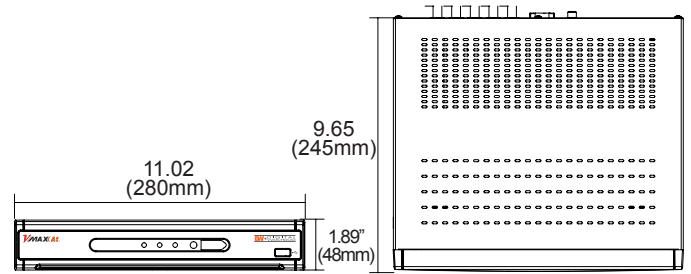

Specifications

VIDEO		
Video Input	8 Channels	
Video Signals Supported	Analog Signal up to 960H, AHD, TVI	
Video Live	Frame Rate	1~30fps
	Resolution	1080p, 960x480, 960x240, 480x240
Video Output	HD Output, VGA	
Audio	Input	1 Input
	Output	1 Output
	Audio Codec	PCM
Alarm	Sensor Input	4 Input
	Alarm Out	1 Output
Operating System	Embedded Linux	
Serial	1x RS485 for PTZ Camera & Controller, 2xUSB 2.0	
User Interface	Menu Display	Graphical User Interface (GUI)
	Control Methods	IR Remote Control, USB Mouse
Screen Display Mode	1, 4, 9 Sequence	
Screen Resolution	1920x1080P, 1280x1024, 1024x768	
PERFORMANCE		
Recording	Compression	H.264
	Recording Mode	Schedule, Event, Time-Lapse, Panic, Continuous, Pre & Post Event, Motion, Recording Configuration per Channel
	Pre Recording	1~5 Seconds
	Post Recording	5~15 Seconds
	Recording Rate	240fps @ CIF, 480, D1, 960H, 720p 120fps @ 1080p AHD
	Recording Resolutions	All analog resolutions up to 960H, AHD 720p and 1080p
Playback	Playback Rate	Up to 30fps per Channel in Single-Channel View Mode Up to 15fps per Channel in Multi-Channel View Mode
	Playback Resolution	All analog resolutions up to 960H, AHD 720p and 1080p
	Fast Forward Functions	x1/16, x1/8, x1/4, x1/2, x1, x2, x4, x8, x16, x32
	Playback Functions	First Data, Last Data, Date/Time, Record Table, Calendar, Bookmark, System Log
Storage	HDD Interface	1 HDD
	Max. Internal HDDs	Up to 6TB (1HDD x 6TB)
	External Storage	USB Flash Drive, USB HDD, DVD
	HDD Interface Type	SATA-II, SATA-III
Features	HDD Health Check	Temperature, S.M.A.R.T. with E-mail Notifications
	Camera Color Control	Brightness, Contrast, Saturation, Hue
	Digital Zoom	Yes (Live)
	Software Upgrade	USB Flash Drive, Network Upgrade, FTP Remote Upgrade
	Mobile Client	Mobile App for Apple & Android Smart Phones & Tablets
	Covert Channel	Yes (Live & Playback)
NETWORK		
Network Connection	Ethernet (1 x Gigabit 10/100/1000 Gbps)	
Maximum User Connections	10 Simultaneous Connections	
Streaming	Transmission Speed Live	240fps @ 960H, D1 and 720p 120fps @ 1080p
	Protocols	Static, DDNS, DHCP, uPnP, RTSP
Access	Web Viewer	Live, Playback, & Configuration up to 10 Multiple Connections
	Client Monitoring Software	MAC (Apple S/W), Pivot (CMS S/W)
GENERAL		
Operating Temperature / Humidity	5 ~ 40°C (41 ~ 104°F), Less than 80% (Non-Condensing)	
Electrical	Power Requirement	12V DC
	Power Consumption	45W
Dimensions	11.02 x 9.65 x 1.89 inch (280 x 245 x 48mm)	
Weight	5.56lbs (2.52 KG)	

*Specifications subject to change without notice.