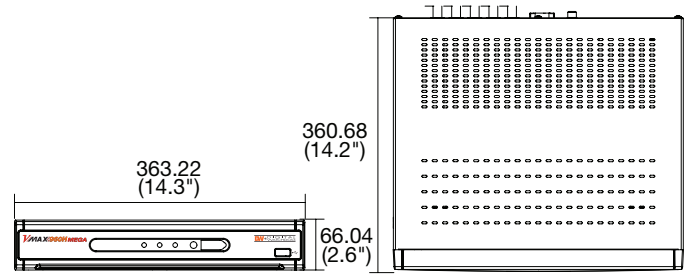

## Summary

The VMAX960H CORE™ is an advanced H.264 embedded digital video recorder that records real-time at 960H Resolution. This DVR offers the unparalleled image quality of the VMAX960H, at an affordable cost for small and mid-size applications. In addition, the DVR offers great features such as Free DDNS, One Touch Backup and Playback, True DVR Health Check with E-mail Notifications and is supported by our popular mobile application. The VMAX960H CORE™ is available with up to 4 Terabytes of storage.

## Dimensions (unit : mm)