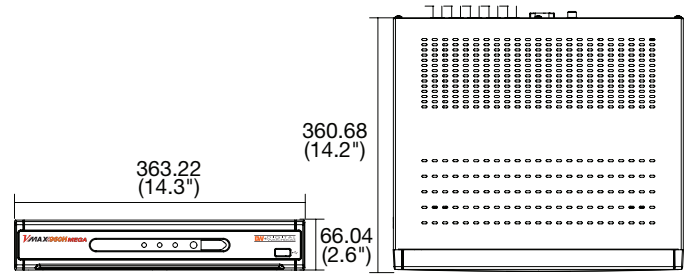

Dimensions (unit : mm)