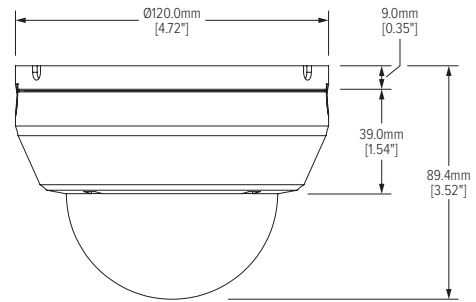

Dimensions (unit : mm [inch])

Specifications

IMAGE	
Image Sensor	1/2.7" CMOS Sensor
Active Pixels	1920(H) x 1080(V)
Scanning System	Progressive scan
Frequency	60Hz/50Hz
Signal Technology	2.0 Megapixel AHD
Synchronization	Internal
Resolution	1920x1080 (1080p)
Minimum Scene Illumination	F1.4 (30IRE): 0.5Lux [Color]
	F1.4 (30IRE): 0 Lux [B&W]
S/N Ratio	55dB
Video Output	AHD 1080p30fps/720p60fps/720p30fps
LENS	
Focal Length	2.8 ~ 12mm
Lens Type	P-Iris Varifocal
IR Distance	100ft
OPERATIONAL	
Shutter Speed	1/30(25)-1/30,000
Backlight	Off/ On
STAR-LIGHT (Sense-up)	OFF, x2 -x32
Wide Dynamic Range (WDR)	Off/ On
Digital Noise Reduction	Off, Low, Middle, High
White Balance	Auto / Auto-Ex/ Preset / Manual
Day and Night	Day/ Night/ Auto
Mirror/ Flip	Yes
Auto Gain Control	Max 60dB
Motion Detection	Yes
Privacy Zones	4 Privacy Zones
Sharpness	0 ~ 10
Gamma	0.45 ~ 0.75
Digital Zoom	x1.0 ~ x16.0
ENVIRONMENTAL	
Operating Temperature	-20°C ~ 50°C (-4°F ~ 122°F)
Operating Humidity	than 90% (Non-Condensing)
IP Rating	---
Other Certifications	FCC, CE, ROHS
ELECTRICAL	
Power Requirements	DC12V
Power Consumption	LED Off: 3.06W, 255mA
	LED On: 3.78W, 315mA
MECHANICAL	
Material	Plastic
Dimensions	120 x 89.4 mm (4.72 X 3.52 in)
Weight	0.5lbs