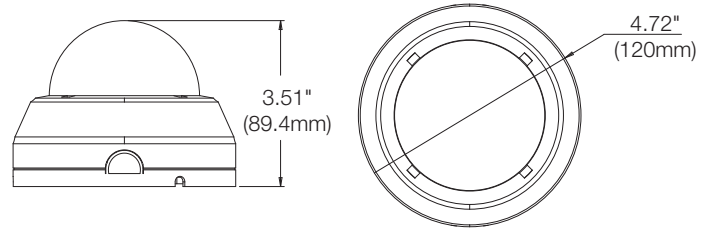

Dimensions

unit: Inch (mm)

Summary

Featuring Star-Light Plus™ color in near-total darkness, 4K Universal HD over Coax® cameras deliver crystal-clear images and support HD-Analog, HD-TVI, HD-CVI and all legacy analog signal support. The weather-resistant bullet cameras are IP66 rated and can be controlled via the same coax cable using UTC. All Star-Light Plus™ 4K cameras are engineered to work with our VMAX® A1 4K™ DVRs using your existing coax infrastructure for a cost-effective, high resolution surveillance solution.

Features

- Universal HD over Coax® technology with HD-Analog, HD-TVI, HD-CVI and all legacy analog signal support
- Star-Light™ color in near-total darkness technology
- 1/1.8" image sensor
- 4K at 15fps, 4MP or 2.1MP/1080p at real-time 30fps
- 3.6 - 10mm vari-focal lens
- True wide dynamic range (WDR)
- OSD control via coaxial (UTC)
- 100' Smart IR™ with intelligent camera sync.
- Smart DNR™ 3D digital noise reduction
- True day/night mechanical IR cut filter
- De-Fog™ extreme weather image compensation
- Auto sensing 24VAC/12VDC with line lock
- Easy icon driven OSD menu with built-in joystick
- Programmable privacy zones
- Auto gain control (AGC)
- Backlight compensation (BLC)
- Auto white balance (AWB)
- 5 year warranty

Specifications

IMAGE	
Image sensor	4K 1/1.8" CMOS
Active pixels	3864(H) x 2176(V)
Scanning system	Progressive scan
Frequency	60Hz/50Hz
Signal technology	Universal HD over Coax® technology with HD-Analog, HD-TVI, HD-CVI to 4K and CVBS at 960H
Synchronization	Internal
Resolution	Max 3840 x 2160
Minimum scene illumination	0.1 lux (color) 0 lux (B/W)
Video output	4K @ 15 fps, 4MP/1440p @ 30 fps, 2.1MP/1080p @ 30 fps
2nd video output	CVBS output for video testing
LENS	
Focal length	3.6 - 10mm
Lens type	Vari-focal p-iris lens
Field of view (FoV)	100.3 - 46.4°
IR distance	100ft range
OPERATIONAL	
Shutter mode	Auto
Shutter speed	1/30-1/30,000
Backlight (BLC)	Yes
Star-Light™ (sense-up)	Off-x32 (disabled at 4K)
Wide Dynamic Range (WDR)	Double shutter WDR
Wide dynamic range (WDR) dB	120dB
Smart DNR™ 3D digital noise reduction	3D/2D DNR
White balance	Yes
Highlight masking exposure (HME)	Yes
Dynamic range compression (DRC)	Yes
Day / night	Auto, day (color), night (B/W)
Mirror / flip	Yes
Auto gain control	Max 60dB
Motion detection	Yes
Privacy zones	Yes
Sharpness	Yes
Gamma	0.45
Highlight masking exposure (HME)	Yes
De-fog	Yes
RS485 / UTP built-in	UTC
ENVIRONMENTAL	
Operating temperature	-4°F - 122°F (-20°C - 50°C)
Operating humidity	10-90% RH (non-condensing)
Other certifications	FCC, CE, ROHS
ELECTRICAL	
Power requirements	DC12V / AC24V dual-voltage
Power consumption	DC12V (LED off): 4.27W, 356mA
	DC12V (LED on): 6.98W, 582mA
	AC24V (LED off): 3.96W, 290mA
	AC24V (LED on): 6.38W, 440mA
MECHANICAL	
Material	Plastic indoor housing, polycarbonate dome
Dimensions	4.72" x 3.51" (120 x 89.4 mm)
Weight	0.66lbs (0.3kg)
Warranty	5 year warranty

Accessories (Optional)