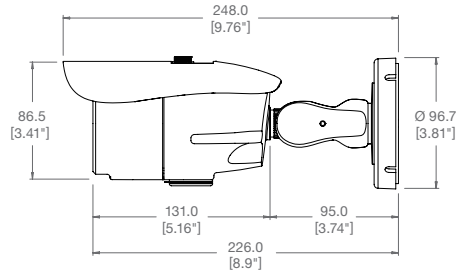

DWC-LPR650AHD

**LPR™**  
License Plate Recognition

**5 YEAR WARRANTY**

Dimensions (unit : mm [inch])

Specifications

IMAGE	
Image Sensor	Panasonic 1/3" CMOS
Active Pixels	1944(H) x 1092(V)
Scanning System	Progressive scan
Frequency	60Hz/50Hz
Signal Technology	2.0 Megapixel AHD
Synchronization	Internal
Resolution	1920x1080 (1080p)
Minimum Scene Illumination	F1.4 (30IRE): 0 Lux [B&W]
S/N Ratio	55dB
Video Output	AHD 1080p30fps/720p60fps/720p30fps
Alarm Output	1 Alarm Output
LENS	
Focal Length	6~50
Lens Type	P-Iris Vari-Focal
IR Distance	100ft
OPERATIONAL	
Shutter Speed	1/30(25)-1/30,000
Backlight	Off/ On
Digital Noise Reduction	Off, Low, Middle, High
White Balance	Auto / Auto-Ex/ Preset / Manual
Day and Night	Night
Mirror/ Flip	Yes
Auto Gain Control	Max 60dB
Motion Detection	Yes
Privacy Zones	24 Privacy Zones
Sharpness	0 ~ 10
Gamma	0.45 ~ 0.75
Digital Zoom	x1.0 ~ x16.0
ENVIRONMENTAL	
Operating Temperature	-20°C ~ 50°C (-4°F ~ 122°F)
Operating Humidity	than 90% (Non-Condensing)
IP Rating	IP66 (Weather Resistant)
Other Certifications	FCC, CE, ROHS
ELECTRICAL	
Power Requirements	DC12V/AC24V Dual Voltage
Power Consumption	DC12V: 6.12W, 510mA, AC24V: 6W, 250mA
MECHANICAL	
Material	Aluminum
Dimensions	9.76" x 3.81" Inch (248 x 96.7mm)
Weight	1.83lbs