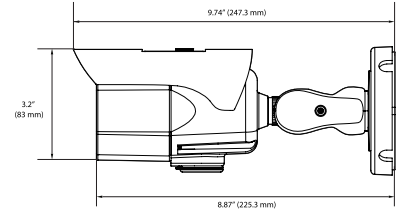

-40°TM
Cold Start

Dimensions unit : Inch (mm)

* Dimensions based on the position of the sun shield cover

2.1

Megapixel

2.8-12mm Varifocal Lens

WDR

Smart IR™