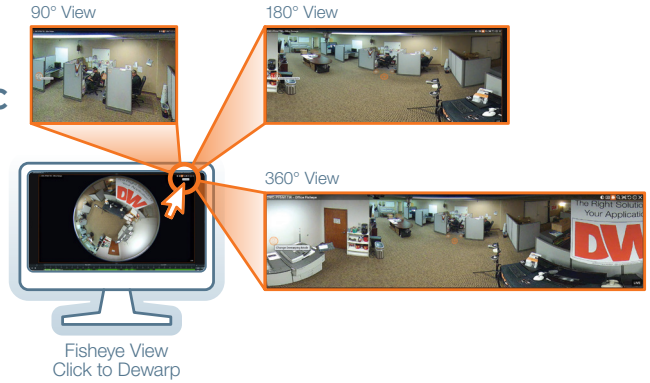

Full control, remote access and live notifications

DW's Camera as a System edge solutions bring you the capabilities of a full-scale VMS in an IP camera. You can access, manage and monitor your system remotely quickly and efficiently.

24/7 access

Access your edge cameras' live and archive data remotely, anytime, anywhere with an internet connection.

Multi-user access

Assign multi-level users with different access to the cameras. Have up to 10 users access the camera simultaneously.

Alerts and notifications

Get instant notifications on your mobile phone, monitoring client and your e-mail when something is not right.

360° hemispheric fisheye view and 360°, 180° and 90° panoramic views at real-time 30fps

360° fisheye view IP cameras MEGApix® Pano™ 360° view fisheye cameras with IR monitor an entire room with a single camera, providing the ultimate ROI.

True wide dynamic range (WDR)

Cameras with true WDR technology can process a wider range of lighting, recording details in complex and mixed lighting environments.