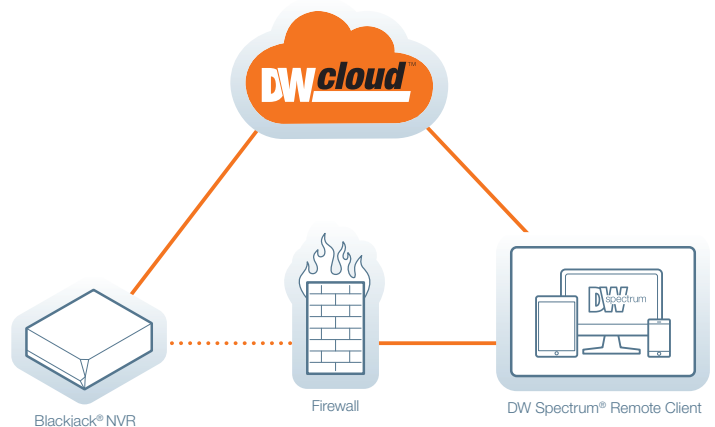

Camera as a System

The CaaS™ solution supports up to 30 CaaS IP cameras in a single network.

View up to 30 CaaS™ cameras simultaneously.

No server required.

30 days of retained video

Get access to up to 30 days of recorded data all stored locally on the camera, manageable and archived remotely.

Remote monitoring via DW Cloud™

The CaaS™ solution supports up to 30 cameras in the network, all accessible and manageable remotely via the DW Spectrum® client, apps and the DW Cloud™ webpage.

Easy and Safe

DW's Camera as a System edge solutions offer the power and security of the DW Spectrum® IPVMS in a simple and user-friendly deployment.

Easy to use software

Powered by DW Spectrum®, the CaaS™ IP cameras are fast, intuitive and simple to manage.

No need for open ports

With DW® Cloud™, users can access all their systems with no need for port forwarding or complicated network setup.

Auto software updates

DW Spectrum® provides automatic and remote software updates, with no additional costs and recurring charges.