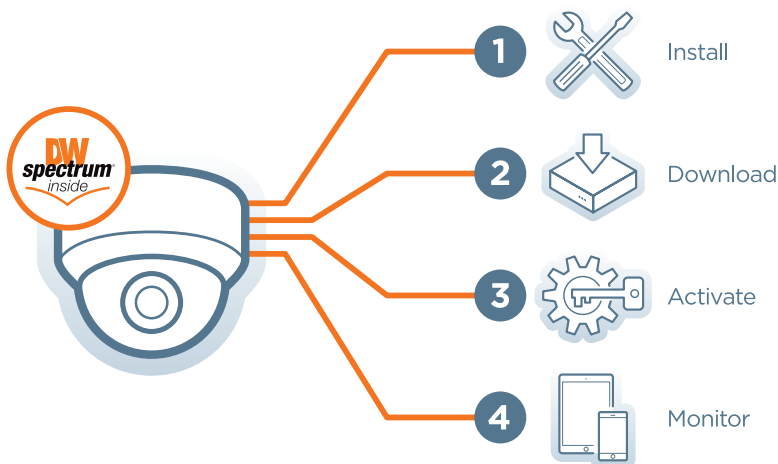

- All-in-one cameras, no server required
- 5MP and 4MP image sensor options
- LPR technology captures reflective license plates up to 50mph*
- Reliable performance under any lighting conditions*
- Built-in 256/128/64GB storage options for up to 30 days retained video*
- Support 360° hemispheric fisheye view and 360°, 180° and 90° panoramic views*
- Edge-to-edge image clarity
- Easily to deploy with pre-loaded DW Spectrum® IPVMS for out-of-the-box operation
- 24/7 access to live and recorded video feed
- Automatic installation and licensing with first power on
- Connect up to 30 MEGApix® CaaS™ edge cameras
- True Wide Dynamic Range (WDR)*
- Dual recording option with Blackjack® NAS appliance
- Dual codecs (H.264, MJPEG) with simultaneous dual-stream
- Cold start -40°F (-40°C)*
- 50-140ft smart IR™ with intelligent camera sync*
- CleanView™ hydrophobic dome coating*
- Smart DNR™ 3D digital noise reduction
- True day/night with IR cut filter
- Programmable privacy zones
- Auto gain control (AGC)
- Backlight compensation (BLC)
- Auto white balance (AWB)
- Motion detection
- Two-way audio*
- Alarm sensor input*
- Relay output*
- Web server built-in
- PoE and DC12V
- Waterproof cabling*
- IP66 rated weather and tamper resistant
- IK10-rated impact-resistant*
- 5 year warranty

* On supported models

Simple to deploy, effortless to maintain

MEGApix® CaaS™ all-in-one cameras offer a quick and effortless path from installing the camera to watching and recording in minutes. Just install the camera, download the DW Spectrum® client software, activate the licenses and start watching.