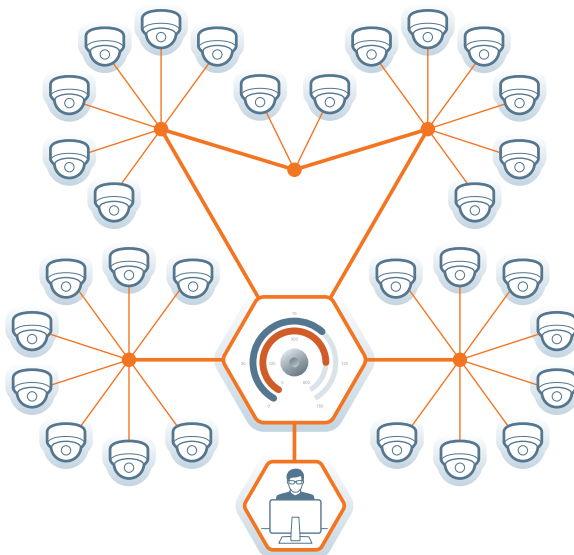

* On supported models

Simple to deploy, effortless to maintain

MEGApix® CaaS™ all-in-one cameras offer a quick and effortless path from installing the camera to watching and recording in minutes. Just install the camera, download the DW Spectrum® client software, activate the licenses and start watching.

DW Spectrum® IPVMS is pre-loaded and easy to use

DW Spectrum® IPVMS is an endlessly customizable IP Video Management platform that gives users the ability to create tailored network video solutions for any type of project, from the office or on in the field.

Built for Users.™

Bandwidth conscious

Our ground-breaking architecture places video storage on the camera, not in the cloud or a remote server, placing network flow as a top priority and ensuring that critical network activities get the bandwidth they require.

Remote monitoring via DW Cloud™

The CaaS™ solution supports up to 30 cameras in the network, all accessible and manageable remotely via the DW Spectrum® client, apps and the DW Cloud™ webpage.

Easy and Safe