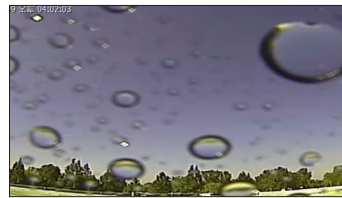

Alerts and notifications

Get instant notifications on your mobile phone, monitoring client and your e-mail when something is not right.

360° hemispheric fisheye view and 360°, 180° and 90° panoramic views at real-time 30fps

360° fisheye view IP cameras MEGApix® Pano™ 360° view fisheye cameras with IR monitor an entire room with a single camera, providing the ultimate ROI.

True wide dynamic range (WDR)

Cameras with true WDR technology can process a wider range of lighting, recording details in complex and mixed lighting environments.

Image is under exposed

Image is over exposed

WDR image is clear and balanced

CleanView™ hydrophobic dome coating

The CleanView™ coating improves visibility by reducing water spots, dust and grease build-up on the camera dome housing's glass. The CleanView™ coating treatment will allow liquid to roll off of the dome's glass surfaces, preventing IR reflections due to dust and smudges.