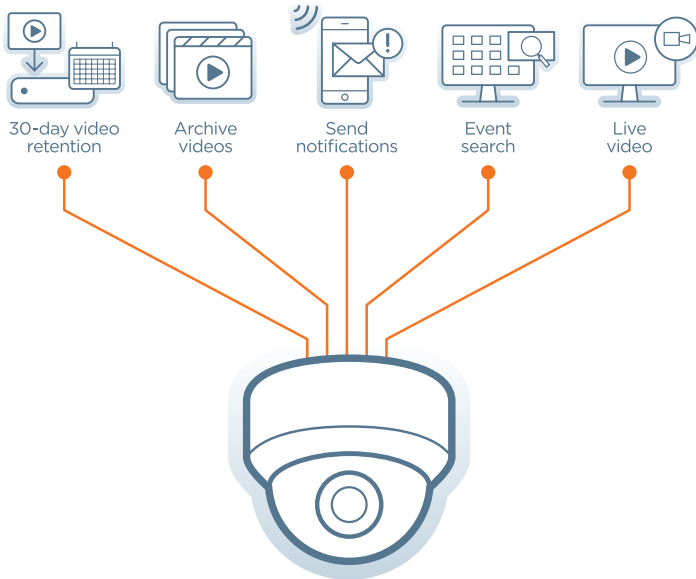

Camera as a System

The CaaS™ solution supports up to 30 CaaS IP cameras in a single network.

View up to 30 CaaS™ cameras simultaneously.

No server required.