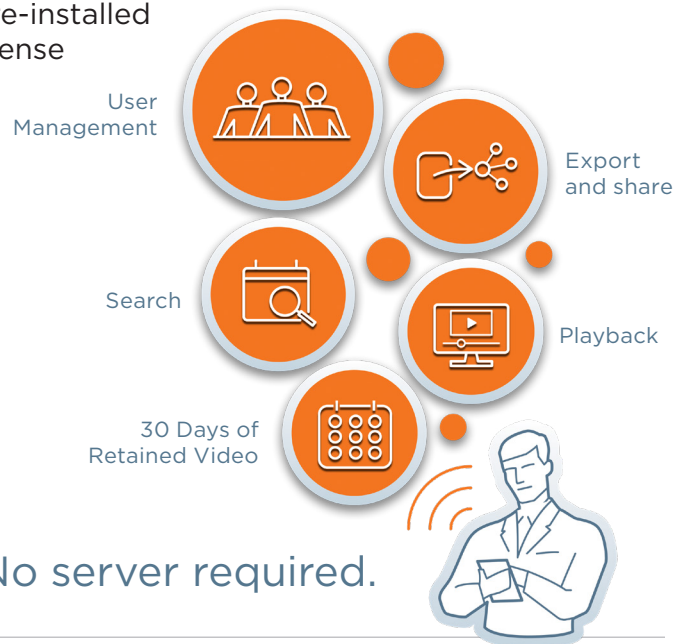

Simple to Deploy, Effortless to Maintain.™

Camera as a System

MEGApix® CaaS™ is designed
for Small Business.

What is CaaS?

DW's Camera as a System edge solutions allow business owners to setup a complete single- or multi-site surveillance system with no server or NVR required.

DW's CaaS™ all-in-one cameras operate as edge recorders, storing HD IP video locally, available in 256GB, 128GB or 64GB storage options providing up to 30 days of retained video. The cameras can easily be managed with DW Spectrum® IPVMS pre-installed on the cameras. No software to buy and install, no license keys and no OS to maintain.

All-in-one cameras that do not require NVR's, DVR's or on-premise servers

MEGApix® CaaS™ cameras act as an all-in-one solution, handling recording, notifications, management and monitoring all accessed remotely, with no need for a dedicated server or remote recorder.