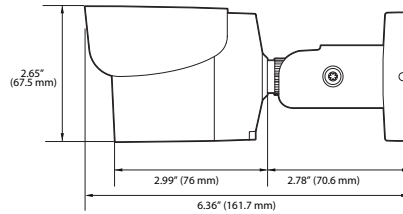

Dimensions

unit : Inch (mm)

Specifications

IMAGE	
Image Sensor	1/3" 4MP CMOS
Total Pixels	2688(H) x 1520(V)
Minimum Scene Illumination	F2.0 (30IRE): 0.41 Lux [Color]
	F2.0 (30IRE): 0.0 Lux [B&W]
LENS	
Focal Length	4.0mm, F2.0
Lens Type	Fixed Lens
Field of View (FoV)	80°
IR Distance	60ft Range
OPERATIONAL	
Shutter Mode	Auto, Manual, Anti-Flicker
Shutter Speed	1/30~1/32000
Auto Gain Control	Auto
Day and Night	Auto, Day (Color), Night (B/W)
Smart DNR™ 3D Digital Noise Reduction	0~11
Wide Dynamic Range (WDR)	Off, WDR2x, WDR3X
Privacy Zone	4 Programmable Privacy Masks
Alarm Notifications	Notifications Via E-mail, FTP Server or SD Card Recording
NETWORK	
LAN	802.3 Compliance 10/100 LAN
Video Compression Type	H.264, MJPEG
Resolution	2560 x 1440 at 30fps
	800 x 600 at 30fps
	480p at 30fps
Frame Rate	Up to 30fps at All Resolutions
Streaming Capability	Dual-Stream at Different Rates and Resolutions
IP	IPv4
Protocol	ONVIF, TCP/IP, UDP, RTP(UDP/TCP), RTSP, NTP, HTTP, HTTPS, SSL, DNS, DDNS, DHCP, FTP, SMTP, ICMP, SNMPv1/v2c/v3(MIB-2)
Security	Password authentication, Multi-level user configuration
Maximum User Access	5 Users
ONVIF Conformance	Yes
Web Viewer	OS: Windows®, Mac® OS, Linux®
	Browser: Internet Explorer®, Google Chrome®, Mozilla Firefox®, Safari®
Video Management Software	DW Spectrum™ IPVMS
Memory Slot	Micro SD / SDHC / SDXC. Card not Included
ENVIRONMENTAL	
Operating Temperature	-4°F ~ 122°F (-20°C ~ 50°C)
Operating Humidity	Less than 90% (Non-Condensing)
IP Rating	IP66 (Weather Resistant)
Other Certifications	CE, FCC, RoHS
ELECTRICAL	
Power Requirement	DC 12V, PoE (IEEE802.3af)
Power Consumption	LED On: 6.5W, 541mA
	LED Off: 3.5W, 291mA
MECHANICAL	
Material	Aluminum Housing
Dimensions	6.36 x 2.65 Inch (161.7 x 67.5 mm)
Weight	1.1 lbs (0.5kg)