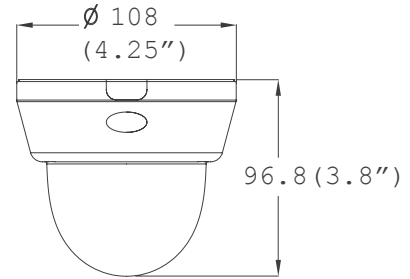

**Accessories (Optional)**

DWC-D1WM  
Wall Mount for D1 & D4 Housing

**Dimensions (unit : mm [inch])**

**Specifications**

IMAGE	
Image Sensor	1/2.8" CMOS Sensor
Total Pixels	2016 (H) X 1108 (V)
Minimum Scene Illumination	F1.6 (30IRE): 0.5 Lux [Color]
	F1.6 (30IRE): 0.01 Lux [B&W]
LENS	
Focal Length	2.8-12mm
Lens Type	Auto Focus P-Iris
Digital Zoom / Optical Zoom	8X / 4.5X
OPERATIONAL	
Shutter Mode	Auto, Manual
Digital Slow Shutter	Off, 2X, 3X, 4X
Shutter Speed	1/30, 1/60, 1/120
Auto Gain Control	0-20
Back Light Compensation	Off, On
Day and Night	Auto, Day (Color), Night (B/W)
Mirror & Flip	Off, On
Smart DNR™ 3D Digital Noise Reduction	Off, Low, Middle, High
Privacy Zone	30 Programmable Privacy Masks
Alarm Notifications	Notifications Via E-mail
NETWORK	
LAN	802.3 Compliance 10/100 LAN
Video Compression Type	H.264, MPEG4, MJPEG
Resolution	1920X1080 (16:9) ~ 320X240 (4:3)
Frame Rate	Up to 30fps at All Resolutions
Streaming Capability	Dual-Stream at Different Rates and Resolutions
IP	IPv4, IPv6
Protocol	TCP/IP, HTTP, DHCP, PPPoE, ICMP, ARP, RARP, RTSP, NTP, UDP, Multicast
Maximum User Access	20 Users
ONVIF Conformance	Yes
Web Viewer	OS: Windows XP / Vista / 7, MAC OS
	Browser: Internet Explorer, Chrome, Firefox, Safari
Video Management Software	DW Spectrum™ IPVMS
Memory Slot	Micro SDHC Card (4GB-32GB) Recording on Network Loss, Card Not Included*
ENVIRONMENTAL	
Operating Temperature	-10°C ~ 55°C (14°F ~ 131°F)
Operating Humidity	Less than 90% (Non-Condensing)
Storage Temperature	-20°C ~ 70°C (-4°F ~ 158°F)
Other Certifications	CE, FCC, RoHS
ELECTRICAL	
Power Requirements	DC 12V, PoE (IEEE802.3af Class 3)
Power Consumption	7.2W, 600mA
MECHANICAL	
Material	Plastic
Dimensions	108 X 96.8 mm (4.25 X 3.8 in)
Weight	0.507 lbs