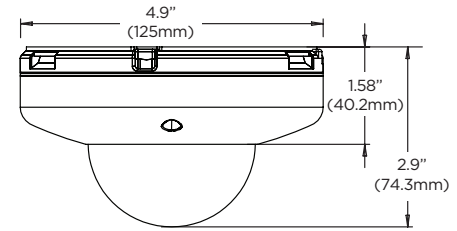

Accessories (optional)

DWC-VFCMW
Wall mount
bracket

DWC-VFWMW
Junction box

DWC-VFJUNCW
Ceiling mount
bracket

Dimensions

Unit: Inch (mm)

Specifications

IMAGE	
Image sensor	2.1MP/1080p 1/2.8" CMOS
Total pixels	1945 (H) X 1109 (V)
Minimum scene illumination	0.25 lux (color) 0.0 lux (B/W)
Video output	Local video output CVBS 1.0V p-p (75Ω), 16:9 aspect ratio
LENS	
Focal length	2.8mm, F2.0 (DWC-MF2Wi28TW) 4.0mm, F2.6 (DWC-MF2Wi4TW)
Lens type	Fixed lens
HFOV / VFOV	115° / 65° (DWC-MF2Wi28TW) 86° / 46° (DWC-MF2Wi4TW)
IR distance	50ft range
I/O	
Audio in/out	1/1
Audio compression	G.711
Alarm in/out	1/1
OPERATIONAL	
Intelligent Video Analytics	IVA license: intrusion, line crossing, counting line, loitering, enter, exit, tamper IVA+ license: object removed, tailgating, direction, stopped, appear, disappear, object left
Shutter mode	Auto, manual, anti-flicker, slow shutter
Shutter speed	1/15 - 1/32000
Slow shutter	1/2, 1/3, 1/5, 1/6, 1/7.5, 1/10
Auto gain control	Auto
Day and night	Auto, day (color), night (B/W)
Smart DNR™ 3D digital noise reduction	3D-DNR
Wide Dynamic Range (WDR)	True WDR, 120dB
Privacy zone	16 programmable privacy masks
Mirror and flip	Yes
Alarm notifications	Notifications via e-mail notifications, FTP, alarm output and SD card recording
Memory slot	Micro SD / SDHC / SDXC (card not included)
NETWORK	
LAN	RJ45 (10/100Base-T)
Video compression type	H.265, H.264, MJPEG
Resolution	H.265: 2.1MP/1080p, 720p, VGA, D1, CIF H.264: 2.1MP/1080p, 720p, VGA, D1, CIF MJPEG: 1280x720, 800x600, VGA, 768x432, D1, CIF
Frame rate	Up to 30fps at all resolutions
Video bitrate	100Kbps - 10Mbps, multi-rate for preview and recording
Bitrate control	Multi streaming CBR/VBR at H.264, H.265 (controllable frame rate and bandwidth)
Streaming capability	Dual-stream at different rates and resolutions
IP	IPv4, IPv6
Protocol	TCP/IP, UDP, AutoIP, RTP (UDP/TCP), RTSP, NTP, HTTP, HTTPS, SSL, DNS, DDNS, DHCP, FTP, SMTP, ICMP, SNMPv1/v2/v3 (MIB-2), ONVIF
Security	HTTPS (TLS), IP filtering, 802.1x, digest authentication (ID/PW)
ONVIF conformance	Yes
Web viewer	OS: Windows®, Mac® OS, Linux® Browser: Internet Explorer®, Google Chrome®, Mozilla Firefox®, Safari®
Video management software	DW Spectrum® IPVMS
ENVIRONMENTAL	
Operating temperature	-4°F - 122°F (-20°C - 50°C)
Operating humidity	10-90% (non-condensing)
IP rating	IP66-rated
IK rating	IK10 impact-resistant
Other certifications	UL listed, CE, FCC, RoHS
ELECTRICAL	
Power requirement	DC 12V, PoE (IEEE 802.3af Class 2). (Adapter not included)
Power consumption	DC12V: max 4W PoE: max 5.5W
MECHANICAL	
Material	Aluminum vandal housing, polycarbonate dome
Dimensions	4.9" x 2.9" (125 x 74.3 mm)
Weight	0.92 lbs (0.42kg)
Warranty	5 year warranty