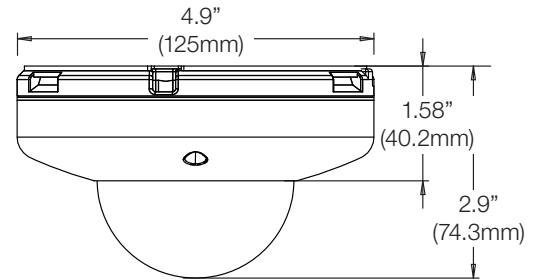

Dimensions

unit : mm (inch)

Specifications

IMAGE	
Image Sensor	1/3" 4MP CMOS
Total Pixels	2688(H) x 1520(V)
Minimum Scene Illumination	F2.0 (30IRE): 0.41 Lux [Color] F2.0 (30IRE): 0.0 Lux [B&W]
LENS	
Focal Length	6.0mm F2.0
Lens Type	Fixed Lens
IR Distance	50ft Range IR
Angle of View	50°
OPERATIONAL	
Shutter Mode	Auto, Manual, Anti-Flicker
Shutter Speed	1/15~1/32000
Smart DNR™ 3D Digital Noise Reduction	0~11
Auto Gain Control	Auto
Wide Dynamic Range (WDR)	Off, WDR2x, WDR3X
Day and Night	Auto, Day (Color), Night (B/W)
Privacy Zones	4 Programmable Privacy Zones
Alarm Notifications	Notifications Via E-mail, FTP Server or SD Card Recording
NETWORK	
LAN	802.3 Compliance 10/100 LAN
Video Compression Type	H.264, MJPEG
Resolution	2560 x 1440 at 30fps 800 x 600 at 30fps 480p at 30fps
Frame Rate	Up to 30fps at All Resolutions
Streaming Capability	Dual-Stream at Different Rates and Resolutions
IP	IPv4
Protocol	ONVIF, TCP/IP, UDP, RTP(UDP/TCP), RTSP, NTP, HTTP, HTTPS, SSL, DNS, DDNS, DHCP, FTP, SMTP, ICMP, SNMPv1/v2c/v3(MIB-2)
Security	Password authentication, Multi-level user configuration
Maximum User Access	5 Users
ONVIF Conformance	Yes
Web Viewer	OS: Windows®, MAC® OS, Linux® Browser: Internet Explorer, Chrome, Firefox, Safari
Video Management Software	DW Spectrum™ IPVMS
Memory Slot	Micro SD / SDHC / SDXC Card. Card not Included
ENVIRONMENTAL	
Operating Temperature	-4°F ~ 122°F (-20°C ~ 50°C)
Operating Humidity	Less than 90% (Non-Condensing)
IP Rating	IP66 (Weather Resistant)
Other Certifications	CE, FCC, RoHS
ELECTRICAL	
Power Requirement	DC 12V, PoE (IEEE802.3af)
Power Consumption	LED On: 4W, 333mA LED Off: 3W, 250mA
MECHANICAL	
Material	Aluminum Die-casting
Dimensions	4.9 x 2.9 inch (125 x 74.3 mm)
Weight	1.5 lbs (0.68kg)