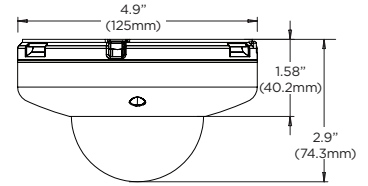

Dimensions

unit: mm (inch)