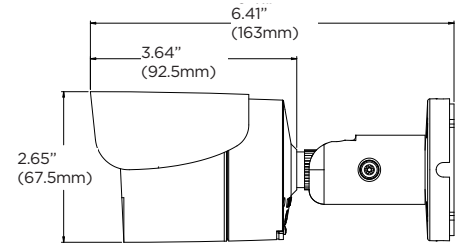

Dimensions

Unit: Inch (mm)

Specifications

IMAGE	
Image sensor	2.1MP/1080p 1/2.8" CMOS
Total pixels	1945 (H) X 1109 (V)
Minimum scene illumination	0.09 lux (color)
	0.0 lux (B/W)
LENS	
Focal length	4.0mm, F2.6
Lens type	Fixed lens
HFOV / VFOV	86° / 46°
IR distance	100ft range
OPERATIONAL	
Intelligent Video Analytics	IVA license: intrusion, line crossing, counting line, loitering, enter, exit, tamper
	IVA+ license: object removed, tailgating, direction, stopped, appear, disappear, object left
Shutter mode	Auto, manual, anti-flicker, slow shutter
Shutter speed	1/15 - 1/32000
Slow shutter	1/2, 1/3, 1/5, 1/6, 1/7.5, 1/10
Auto gain control	Auto
Day and night	Auto, day (color), night (B/W)
Smart DNR™ 3D digital noise reduction	3D-DNR
Wide Dynamic Range (WDR)	True WDR
Wide Dynamic Range (WDR) dB	120dB
Privacy zone	16 programmable privacy masks
Mirror and flip	Yes
Alarm notifications	Notifications via e-mail notifications, FTP and SD card recording
Memory slot	Micro SD / SDHC / SDXC (card not included)
NETWORK	
LAN	RJ45 (10/100Base-T)
Video compression type	H.265, H.264, MJPEG
Resolution	H.265: 2.1MP/1080p, 720p, VGA, D1, CIF H.264: 2.1MP/1080p, 720p, VGA, D1, CIF MJPEG: 1280x720, 800x600, VGA, 768x432, D1, CIF
Frame rate	Up to 30fps at all resolutions
Video bitrate	100Kbps - 10Mbps, multi-rate for preview and recording
Bitrate control	Multi-streaming CBR/VBR at H.264, H.265 (controllable frame rate and bandwidth)
Streaming capability	Dual-stream at different rates and resolutions
IP	IPv4, IPv6
Protocol	TCP/IP, UDP, AutoIP, RTP (UDP/TCP), RTSP, NTP, HTTP, HTTPS, SSL, DNS, DDNS, DHCP, FTP, SMTP, ICMP, SNMPv1/v2/v3 (MIB-2), ONVIF
Security	HTTPS (TLS), IP filtering, 802.1x, digest authentication (ID/PW)
ONVIF conformance	Yes
Web viewer	OS: Windows®, Mac® OS, Linux® Browser: Internet Explorer®, Google Chrome®, Mozilla Firefox®, Safari®
Video management software	DW Spectrum® IPVMS
ENVIRONMENTAL	
Operating temperature	-4°F - 122°F (-20°C - 50°C)
Operating humidity	10-90% (non-condensing)
IP rating	IP67-rated
Other certifications	UL listed, CE, FCC, RoHS
ELECTRICAL	
Power requirement	DC 12V, PoE (IEEE 802.3af Class 2). (Adapter not included)
Power consumption	DC12V: max 4.5W PoE: max 6.0W
MECHANICAL	
Material	Aluminum bullet housing
Dimensions	6.41" x 2.65" (163 x 67.5 mm)
Weight	1.1 lbs (0.5kg)
Warranty	5 year warranty