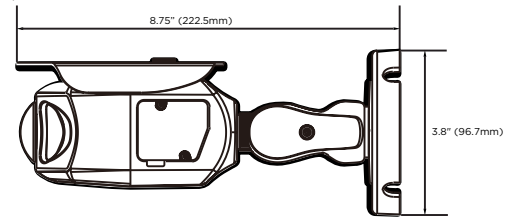

Accessories (optional)

Dimensions

Unit: Inch (mm)

Specifications

IMAGE	
Image sensor	8MP 1/1.8" CMOS sensor
Total pixels	3952 (H) x 2320 (V)
Minimum scene illumination	0.29 lux (color) 0 lux (B/W)
Test video output	Local video output CVBS 1.0V p-p (75Ω), 4:3 aspect ratio
S/N ratio	50dB
Maximum resolution	3840 (H) X 2160 (V)
LENS	
Focal length	2.3mm, F2.8
Lens type	Ultra-wide angle lens
Field of view (FoV)	H:175°/V:80°
IR distance	100ft range
I/O	
Audio in/out	1/1
Audio compression	G.711
Alarm in/out	1/1
OPERATIONAL	
Intelligent Video Analytics	IVA license: intrusion, line crossing, counting line, loitering, enter, exit, tamper IVA+ license: object removed, tailgating, direction, stopped, appear, disappear, object left Auto, manual, anti-flicker, slow shutter
Shutter mode	Auto, manual, anti-flicker, slow shutter
Shutter speed	1/15 - 1/32000
Slow Shutter	1/2, 1/3, 1/5, 1/6, 1/7.5, 1/10
Auto gain control	Auto
Day/night	Auto, day (color), night (B/W)
Smart DNR™	3D digital noise reduction - yes
Wide dynamic range (WDR)	True WDR, 120dB
White balance	Auto
Mirror and flip	Yes
Alarm notifications	Sent via email, FTP, alarm output and SD card recording
Memory slot	Micro SD/SDHC/SDXC class 10 card (not included)
NETWORK	
LAN	1000Base-T (1Gbps)
Video compression type	H.265, H.264, MJPEG H.264: QFHD, 2.1MP/1080p, 720p, VGA, D1, CIF H.265: QFHD, 2.1MP/1080p, 720p, VGA, D1, CIF MJPEG: 2.1MP/1080p, 720p, 800x600, VGA, 768x432, D1, CIF
Resolution	H.265: QFHD, 2.1MP/1080p, 720p, VGA, D1, CIF MJPEG: 2.1MP/1080p, 720p, 800x600, VGA, 768x432, D1, CIF
Frame rate	Up to 30fps at all resolutions
Video bitrate	100Kbps - 10Mbps, multi-rate for preview and recording
Bitrate control	Multi-streaming CBR/VBR at H.265 (controllable frame rate and bandwidth)
Streaming capability	Dual-stream at different rates and resolutions
IP	IPv4
Protocol	TCP/IP, UDP, AutoIP, RTP (UDP/TCP), RTSP, NTP, HTTP, HTTPS, SSL, DNS, DDNS, DHCP, FTP, SMTP, ICMP, SNMPv1/v2/v3 (MIB-2), ONVIF
Security	HTTPS (TLS), IP filtering, 802.1x, digest authentication
ONVIF conformance	Yes
Web viewer	OS: Windows® 7, Windows® 8, Windows® 10 Browser: IE, Chrome, Firefox NOTE: Chrome browser is recommended for IVA configuration.
Video management software	DW Spectrum® IPVMS
ENVIRONMENTAL	
Operating temperature	-4°F - 122°F (-20°C - 50°C)
Operating humidity	10-90% RH, (non-condensing)
IP rating	IP67-rated
Other certifications	CE, FCC, RoHS
ELECTRICAL	
Power requirement	DC12V, PoE IEEE 802.3af Class 3 (Adapter not included)
Power consumption	DC12V: 8.9W, PoE: 12.3W
MECHANICAL	
Material	Aluminum bullet housing
Dimensions	5.03" x 8.75" x 3.8" (127.9 x 222.5 x 96.7mm)
Weight	(0.97 kg)
Warranty	5 year warranty