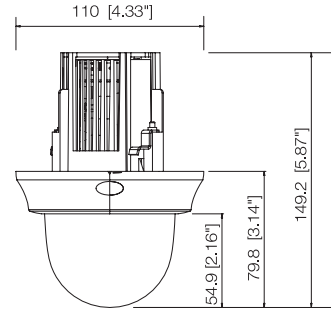

Dimensions (unit : mm)

Specifications

IMAGE	
Image Sensor	1/2.8" CMOS Sensor
Effective Pixels	1920 (H) x 1080 (V)
Minimum Scene Illumination	F3.5 (50IRE): 0.1 Lux [Color]
	F3.5 (50IRE): 0.01 Lux [B&W]
LENS	
Focal Length	5 ~ 25mm, F3.5 ~ F3.7
Lens Type	Auto Focus
Digital Zoom / Optical Zoom	12x / 5x
Horizontal Angle	49.2° (W) ~ 10.52° (T)
Sensor In / Out	1 In / 1 Out
AUDIO	
Compression and Sampling Rate	G.711 (8kHz)
Input / Output	1 Line In and 1 Line Out, Mono
OPERATIONAL	
Brightness	0 ~ 20
Shutter Mode	Auto, Manual
Digital Slow Shutter	Off, up to 8x
Digital Noise Reduction (DNR)	Off / Level1 / Level2 / Level3
Auto Gain Control	Max 41dB
Backlight Compensation (BLC)	Off / On
Wide Dynamic Range (WDR)	Off / On
Sharpness	0 ~ 10
Mirror & Flip	Off / On
Alarm Notifications	Notifications Via E-mail
PAN / TILT / ZOOM	
Range	350° Pan, 90° Tilt
Preset	255
Sequence	4 (Approximately 5 Minutes for Each Sequence)
Swing	8, 1.4° ~ 180°/sec
Tour	8 (Max 20 Entries per Tour)
Speed	Preset: 120°/sec, Manual: MAX 120°/sec
NETWORK	
Interface	802.3 Compliance 10/100 LAN
Video Compression Type	H.264, MJPEG, MJPEG (Super Fine ~ Low)
Resolution	1920 x 1080 (16:9) ~ 320 x 240 (4:3)
Frame Rate	Up to 30fps at All Resolutions
Protocol	IPv4, IPv6, TCP/IP, HTTP, DHCP, PPPoE, ICMP, ARP, RARP, RTSP, NTP, UDP, Multicast, UPNP, SNMP, RTP/RTS, FTP
Maximum User Access	5 Users
ONVIF Conformance	Yes
Web Viewer	OS: Windows XP / Vista / 7, MAC OS Browser: Internet Explorer, Chrome, Firefox, Safari
Video Management Software	DW Spectrum
Memory Slot	24 hours recording to Micro SDHC Card (4GB~32GB) Card Not Included*
ENVIRONMENTAL	
Operating Temperature / Humidity	-10°C ~ 55°C (14°F ~ 131°F)
Operating Humidity	Less than 90% (Non-Condensing)
Other Certifications	CE, FCC, RoHS
ELECTRICAL	
Power Requirement	DC12V, PoE (IEEE802.3af Class 3), Max 700mA
Power Consumption	PTZ Idle: 5W, 430mA / PTZ in Action: 8W, 670mA
MECHANICAL	
Material	Polycarbonate
Dimensions	Ø 110 x 149.2 mm (Ø 4.33 x 5.87 inch)
Weight	0.8 lbs

*Specifications subject to change without notice.