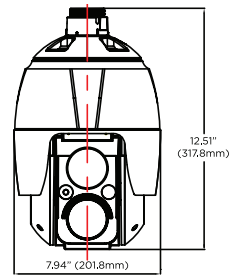

Accessories (Required. Sold Separately.)

Dimensions

Unit: Inch (mm)

Specifications

IMAGE	
Image sensor	4K 1/1.7" CMOS sensor
Total pixels	4168 x 3062
Active pixels	3840 x 2160
Scanning system	Progressive scan
Minimum scene illumination	0.75 lux (color) 0 lux (B/W)
LENS	
Focal length	6-180mm
Lens type	Motorized zoom PTZ lens
IR distance	1148ft (350m) range
Angle of view	55.4-2.7°
Digital zoom / zoom	30x optical zoom
I/O	
Audio input / output	1/1
Audio compression	G.711
Audio Alert	User-defined 3 audio files
Alarm input / output	4/1
Manual triggers	4 programmable triggers
OPERATIONAL	
Shutter mode	Auto, flicker free mode
Shutter speed	1/10,000-1sec
Backlight	Yes
De-fog	Yes
Wide dynamic range (WDR)	True WDR
Wide dynamic range (WDR) dB	120dB
Smart DNR™ 3D digital noise reduction	2DNR, 3DNR
White balance	Auto, manual
Day and night	Auto, day (color), night (B/W)
Mirror / flip	Yes
Privacy zones	16 programmable privacy masks
Motion detection	16 programmable motion zones (8 include areas and 8 exclude areas)
Memory slot	Micro SD / SDHC / SDXC card. (card not included)
SD card recording mode	Event and continuous recording
Event buffering	FTP: Pre: 30sec, Post: 30sec SD card: Pre: 10sec, Post: 60sec
Alarm notifications	Notifications via e-mail, FTP server, alarm output activation, audio output activation, preset activation, notification server, XML notifications or SD card recording.
PTZ FUNCTION	
Pan range	360° endless
Pan speed	Max. 380°/sec. (preset)
Tilt range	-10-190°
Tilt speed	Max. 380°/sec. (preset)
Preset	256
Tour	8
Pattern	8
Home function	Yes
NETWORK	
LAN	RJ-45 (10/100Base-T)
Video compression type	H.265 (main profile), H.264 (baseline, main, high profile), MJPEG
Resolution	3840x2160, 3072x2048, 2592x1944/1520, 2560x1440, 1920x1080, 1440x1080, 1280x1024/720, 1024x768, 800x600/480, D1, 640x480, 400x240, CIF
Video bitrate	Quad stream (H.265x3 / H.264, MJPEGx1)
Smart Codec	Hi-stream
Bitrate control	Multi-streaming CVBR/VBR at H.265, H.264 (Controllable frame rate and bandwidth)
Frame rate	Up to 30fps at all resolutions
Streaming capability	Dual-stream at different rates and resolutions
IP	IPv4, IPv6
Protocol	TCP/IP, UDP, HTTP, HTTPS, GoS, FTP, UPnP, RTP, RTSP, RTCP, DHCP, ARP, Zeroconf, Bonjour
Security	Password authentication, multi-user authority, IP filtering, HTTPS (SSL)
Maximum user access	Live: 10 users, playback: 3 users
ONVIF conformance	Yes
Web viewer	OS: Windows®, MAC® OS, Linux® Browser: Internet Explorer®
Network time sync	NTP server, synchronized computer, manual
Software reset	Restart, reset, factory default
Remote upgrade	Backup and restore
ENVIRONMENTAL	
Operating temperature	-22°F - 131°F (-30°C - 55°C)
Operating humidity	0-90% RH (non-condensing)
IK rating	IK-10 impact
IP rating	IP66-rated
Other certifications	CE, FCC, RoHS
ELECTRICAL	
Power requirement	PoE (UPoE, Class 4), DC 12V
Power consumption	PoE: 28W, 500mA DC 12V: 28W, 2.3A
MECHANICAL	
Material	Aluminum PTZ, polycarbonate dome
Dimensions	7.94" x 12.51" (201.8 x 317.8 mm)
Weight	Approx. 11.24 lbs (5.1 kg)