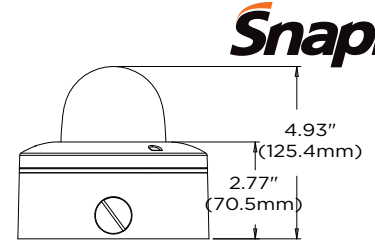

Dimensions
unit: Inch (mm)

Summary

This MEGApix® IVA+™ IP camera is your gateway to powerful video analytics features. It is NDAA/TAA compliant and provides 5MP resolution at real-time 30fps. The MEGApix IVA+ cameras have a powerful engine to detect and classify people, vehicles and objects in real-time with support for logical rules. This camera includes a 2.7-13.5mm vari-focal p-iris lens with motorized zoom and auto-focus, simultaneous H.265/H.264/MJPEG codec support, Star-Light Plus™ color in near-total darkness technology for quality video in any lighting condition and Cold Start at -40° F/-40° C. The unique Snapit™ housing is easy to install, includes CleanView™ dome treatment and is IP68-rated. All MEGApix® cameras are ONVIF conformant, assuring their successful integration with any open platform solution on the market.